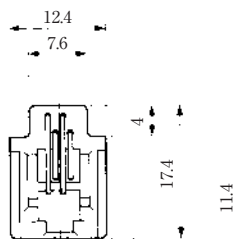

●TM1R-616P44-*

CL No.	Part No.	RoHS
222-4466-2	TM1R-616P44-35S-150M	YES

Color	L (mm)
Yellow	150
Green	150
Red	150
Black	150

Note: Standard finish color is gray.

●TM1R-616M44-*

CL No.	Part No.	RoHS
222-4451-5	TM1R-616M44-35S-70M	YES

Color	L (mm)
Yellow	70
Green	70
Red	70
Black	70

Note: Standard finish color is gray.

MODULAR CONNECTORS

CL 222 TM

TM1R-616W44- *

CL No.	Part No.	RoHS
222-4441-1	TM1R-616W44-4S-150M	YES

Color	L (mm)
Yellow	150
Green	150
Red	150
Black	150