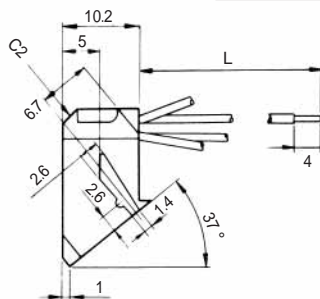

●TM1R-616P44-*

CL No.	Part No.	RoHS
222-4466-2	TM1R-616P44-35S-150M	YES

Color	L (mm)
Yellow	150
Green	150
Red	150
Black	150

Note: Standard finish color is gray.

●TM1R-616M44-*

CL No.	Part No.	RoHS
222-4451-5	TM1R-616M44-35S-70M	YES

Color	L (mm)
Yellow	70
Green	70
Red	70
Black	70

Note: Standard finish color is gray.

MODULAR CONNECTORS

CL 222 TM

TM1R-616W44- *

CL No.	Part No.	RoHS
222-4441-1	TM1R-616W44-4S-150M	YES

Color	L (mm)
Yellow	150
Green	150
Red	150
Black	150