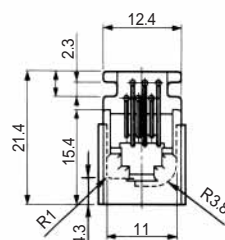

Note1: Standard finish color is gray.

Note2: The drawing is shown sample of TM1RV-623P66- *