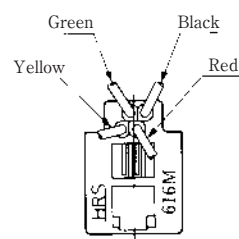

●TM1R-616P44-*

CL No.	Part No.	RoHS
222-4466-2	TM1R-616P44-35S-150M	YES

Color	L (mm)
Yellow	150
Green	150
Red	150
Black	150

Note: Standard finish color is gray.

●TM1R-616M44-*

CL No.	Part No.	RoHS
222-4451-5	TM1R-616M44-35S-70M	YES

Color	L (mm)
Yellow	70
Green	70
Red	70
Black	70

Note: Standard finish color is gray.

MODULAR CONNECTORS

CL 222 TM

TM1R-616W44- *

CL No.	Part No.	RoHS
222-4441-1	TM1R-616W44-4S-150M	YES

Color	L (mm)
Yellow	150
Green	150
Red	150
Black	150