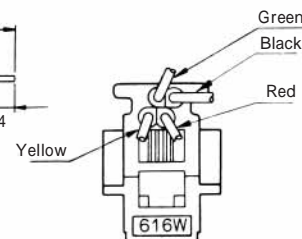

●TM1R-616P44-*

CL No.	Part No.	RoHS
222-4466-2	TM1R-616P44-35S-150M	YES

Color	L (mm)
Yellow	150
Green	150
Red	150
Black	150

Note: Standard finish color is gray.

●TM1R-616M44-*

CL No.	Part No.	RoHS
222-4451-5	TM1R-616M44-35S-70M	YES

Color	L (mm)
Yellow	70
Green	70
Red	70
Black	70

Note: Standard finish color is gray.

MODULAR CONNECTORS

CL 222 TM

TM1R-616W44- *

CL No.	Part No.	RoHS
222-4441-1	TM1R-616W44-4S-150M	YES

Color	L (mm)
Yellow	150
Green	150
Red	150
Black	150