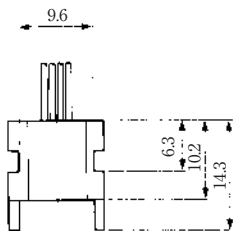

MODULAR CONNECTORS

CL 222 TM

Wire Lead Jack Type

●TM1R-616B44-*

CL No.	Part No.	RoHS
222-4465-0	TM1R-616B44-35S-150M	YES

Color	L (mm)
Yellow	150
Green	150
Red	150
Black	150

Note: Standard finish color is gray.

●TM1R-616P44-*

CL No.	Part No.	RoHS
222-4466-2	TM1R-616P44-35S-150M	YES

Color	L (mm)
Yellow	150
Green	150
Red	150
Black	150

Note: Standard finish color is gray.

●TM1R-616M44-*

CL No.	Part No.	RoHS
222-4451-5	TM1R-616M44-35S-70M	YES

Color	L (mm)
Yellow	70
Green	70
Red	70
Black	70

Note: Standard finish color is gray.

MODULAR CONNECTORS

CL 222 TM

TM1R-616W44- *

CL No.	Part No.	RoHS
222-4441-1	TM1R-616W44-4S-150M	YES

Color	L (mm)
Yellow	150
Green	150
Red	150
Black	150