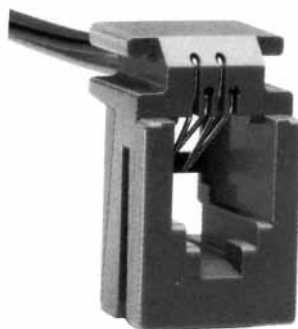

MODULAR CONNECTORS

CL 222 TM

Wire Lead Jack Type

●TM1R-616B44-*

CL No.	Part No.	RoHS
222-4465-0	TM1R-616B44-35S-150M	YES

Color	L (mm)
Yellow	150
Green	150
Red	150
Black	150

Note: Standard finish color is gray.

●TM1R-616P44-*

CL No.	Part No.	RoHS
222-4466-2	TM1R-616P44-35S-150M	YES

Color	L (mm)
Yellow	150
Green	150
Red	150
Black	150

Note: Standard finish color is gray.

●TM1R-616M44-*

CL No.	Part No.	RoHS
222-4451-5	TM1R-616M44-35S-70M	YES

Color	L (mm)
Yellow	70
Green	70
Red	70
Black	70

Note: Standard finish color is gray.

MODULAR CONNECTORS

CL 222 TM

TM1R-616W44- *

CL No.	Part No.	RoHS
222-4441-1	TM1R-616W44-4S-150M	YES

Color	L (mm)
Yellow	150
Green	150
Red	150
Black	150

CL No.	Part No.	RoHS
CL222-4440-9	TM2RDA-F44-4S-150M	YES

Color	L (mm)
Yellow	150
Green	150
Red	150
Black	150

Note: Standard finish color is warm gray.

MODULAR CONNECTORS

CL 222 TM

TM6RA-144- *

CL No.	Part No.	RoHS
222-4474-0	TM6RA-144-35S-150M	YES