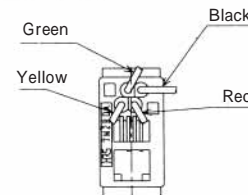

Note: Standard finish color is warm gray.