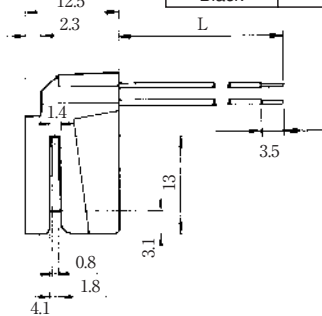

MODULAR CONNECTORS

CL 222 TM

Wire Lead Jack Type

●TM1R-616B44-*

CL No.	Part No.	RoHS
222-4465-0	TM1R-616B44-35S-150M	YES

Color	L (mm)
Yellow	150
Green	150
Red	150
Black	150

Note: Standard finish color is gray.

●TM1R-616P44-*

CL No.	Part No.	RoHS
222-4466-2	TM1R-616P44-35S-150M	YES

Color	L (mm)
Yellow	150
Green	150
Red	150
Black	150

Note: Standard finish color is gray.

●TM1R-616M44-*

CL No.	Part No.	RoHS
222-4451-5	TM1R-616M44-35S-70M	YES