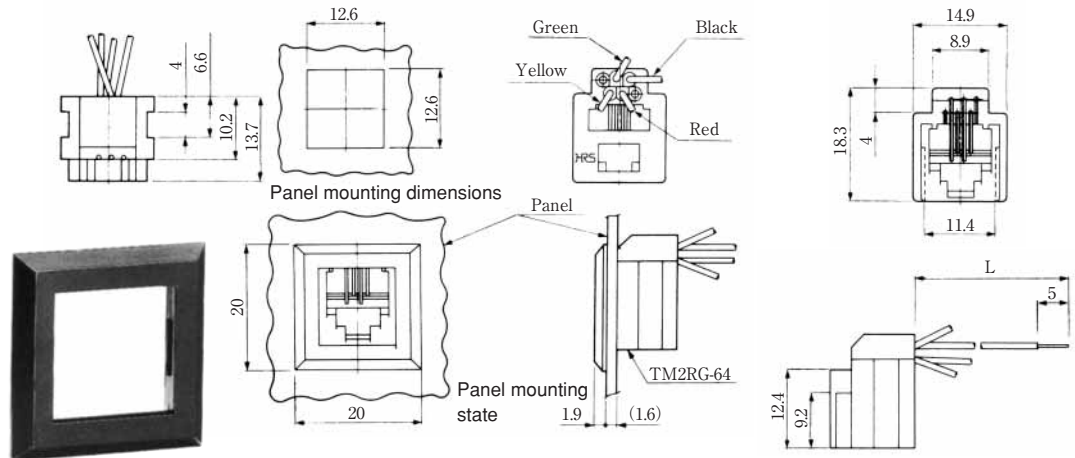

● TM2RGV-L66-*

● TM2RGV-L64-*

● TM2RGV-L62-*

CL No.	Part No.	RoHS
222-4462-1	TM2RGV-L66-4S-150M	YES

Color	L (mm)
White	150
Yellow	150
Green	150
Red	150
Black	150
Blue	150

CL No.	Part No.	RoHS
222-4456-9	TM2RGV-L64-4S-150M	YES

Color	L (mm)
Yellow	150
Green	150
Red	150
Black	150

CL No.	Part No.	RoHS
222-4455-6	TM2RGV-L62-4S-150M	YES

Color	L (mm)
Green	150
Red	150

Note1: Standard finish color is dark brown. Note2: The drawing is shown sample of TM2RGV-L64-*