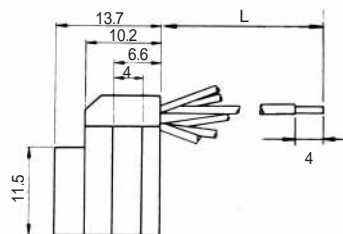

Color	L (mm)
Yellow	150
Green	150
Red	150
Black	150

Note: Standard finish color is ash gray.

TM1RV-623K66- *

TM1RV-623K64- *

TM1RV-623K62- *

CL No.	Part No.	RoHS	CL No.	Part No.	RoHS
222-4307-9	TM1RV-623K66-4S-150M	YES	222-4473-8	TM1RV-623K64-4S-150M	YES

Color	L (mm)
White	150
Yellow	150
Green	150
Red	150
Black	150
Blue	150

Color	L (mm)
Yellow	150
Green	150
Red	150
Black	150

CL No.	Part No.	RoHS
222-4470-0	TM1RV-623K62-4S-150M	YES

Color	L (mm)
Green	150
Red	150