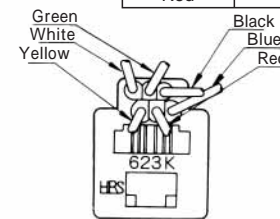

CL No.	Part No.	RoHS
CL222-4440-9	TM2RDA-F44-4S-150M	YES

Color	L (mm)
Yellow	150
Green	150
Red	150
Black	150

Note: Standard finish color is warm gray.

MODULAR CONNECTORS

CL 222 TM

TM6RA-144- *

CL No.	Part No.	RoHS
222-4474-0	TM6RA-144-35S-150M	YES

Color	L (mm)
Yellow	150
Green	150
Red	150
Black	150

Note: Standard finish color is ash gray.

TM1RV-623K66- *

TM1RV-623K64- *

TM1RV-623K62- *

CL No.	Part No.	RoHS	CL No.	Part No.	RoHS
222-4307-9	TM1RV-623K66-4S-150M	YES	222-4473-8	TM1RV-623K64-4S-150M	YES

Color	L (mm)
White	150
Yellow	150
Green	150
Red	150
Black	150
Blue	150

Color	L (mm)
Yellow	150
Green	150
Red	150
Black	150

CL No.	Part No.	RoHS
222-4470-0	TM1RV-623K62-4S-150M	YES

Color	L (mm)
Green	150
Red	150