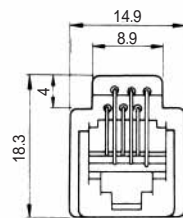

CL No.	Part No.	RoHS
CL222-4440-9	TM2RDA-F44-4S-150M	YES

Color	L (mm)
Yellow	150
Green	150
Red	150
Black	150

Note: Standard finish color is warm gray.

MODULAR CONNECTORS

CL 222 TM

TM6RA-144- *

CL No.	Part No.	RoHS
222-4474-0	TM6RA-144-35S-150M	YES

Color	L (mm)
Yellow	150
Green	150
Red	150
Black	150

Note: Standard finish color is ash gray.

TM1RV-623K66- *

TM1RV-623K64- *

TM1RV-623K62- *

CL No.	Part No.	RoHS	CL No.	Part No.	RoHS
222-4307-9	TM1RV-623K66-4S-150M	YES	222-4473-8	TM1RV-623K64-4S-150M	YES

Color	L (mm)
White	150
Yellow	150
Green	150
Red	150
Black	150
Blue	150

Color	L (mm)
Yellow	150
Green	150
Red	150
Black	150

CL No.	Part No.	RoHS
222-4470-0	TM1RV-623K62-4S-150M	YES

Color	L (mm)
Green	150
Red	150