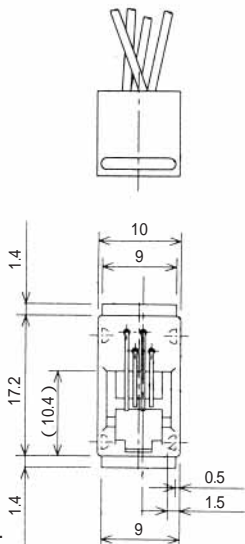

●TM1R-616P44-*

CL No.	Part No.	RoHS
222-4466-2	TM1R-616P44-35S-150M	YES

Color	L (mm)
Yellow	150
Green	150
Red	150
Black	150

Note: Standard finish color is gray.

●TM1R-616M44-*

CL No.	Part No.	RoHS
222-4451-5	TM1R-616M44-35S-70M	YES

Note: Standard finish color is gray.

TM2RD-F44- *

CL No.	Part No.	RoHS
222-4467-5	TM2RD-F44-4S-150M	YES

Color	L (mm)
Yellow	150
Green	150
Red	150
Black	150

Note: Standard finish color is warm gray.

TM2RDA-F44- *

CL No.	Part No.	RoHS
CL222-4440-9	TM2RDA-F44-4S-150M	YES

Color	L (mm)
Yellow	150
Green	150
Red	150
Black	150

Note: Standard finish color is warm gray.

MODULAR CONNECTORS

CL 222 TM

TM6RA-144- *

CL No.	Part No.	RoHS
222-4474-0	TM6RA-144-35S-150M	YES