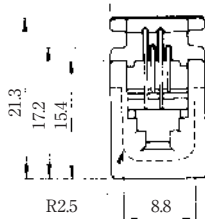

MODULAR CONNECTORS

CL 222 TM

Wire Lead Jack Type

●TM1R-616B44-*

CL No.	Part No.	RoHS
222-4465-0	TM1R-616B44-35S-150M	YES

Color	L (mm)
Yellow	150
Green	150
Red	150
Black	150

Note: Standard finish color is gray.

●TM1R-616P44-*

CL No.	Part No.	RoHS
222-4466-2	TM1R-616P44-35S-150M	YES

Color	L (mm)
Yellow	150
Green	150
Red	150
Black	150

Note: Standard finish color is gray.

●TM1R-616M44-*

CL No.	Part No.	RoHS
222-4451-5	TM1R-616M44-35S-70M	YES

Color	L (mm)
White	150
Yellow	150
Green	150
Red	150
Black	150
Blue	150

Color	L (mm)
Yellow	150
Green	150
Red	150
Black	150

CL No.	Part No.	RoHS
222-4470-0	TM1RV-623K62-4S-150M	YES

Color	L (mm)
Green	150
Red	150