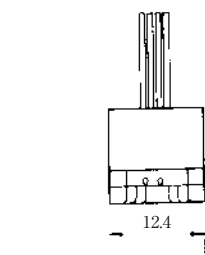

MODULAR CONNECTORS

CL 222 TM

Wire Lead Jack Type

●TM1R-616B44-*

CL No.	Part No.	RoHS
222-4465-0	TM1R-616B44-35S-150M	YES

Color	L (mm)
Yellow	150
Green	150
Red	150
Black	150

Note: Standard finish color is gray.

●TM1R-616P44-*

CL No.	Part No.	RoHS
222-4466-2	TM1R-616P44-35S-150M	YES

Color	L (mm)
Yellow	150
Green	150
Red	150
Black	150

Note: Standard finish color is gray.

●TM1R-616M44-*

CL No.	Part No.	RoHS
222-4451-5	TM1R-616M44-35S-70M	YES