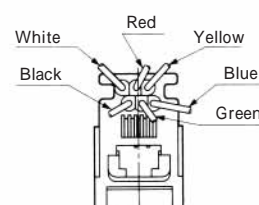

Color	L (mm)
White	150
Yellow	150
Green	150
Red	150
Black	150
Blue	150

Color	L (mm)
Yellow	150
Green	150
Red	150
Black	150

CL No.	Part No.	RoHS
222-4470-0	TM1RV-623K62-4S-150M	YES

Color	L (mm)
Green	150
Red	150

Note1: Standard finish color is gray.

Note2: The drawing is shown sample of TM1RV-623K66- *

TM1RV-623P66- *

TM1RV-623P64- *

CL No.	Part No.	RoHS	CL No.	Part No.	RoHS
222-4471-2	TM1RV-623P66-35S-150M	YES	222-4425-5	TM1RV-623P64-35S-150M	YES

Color	L (mm)
White	150
Black	150
Red	150
Green	150
Yellow	150
Blue	150

Color	L (mm)
Black	150
Red	150
Green	150
Yellow	150

Note1: Standard finish color is gray.

Note2: The drawing is shown sample of TM1RV-623P66- *