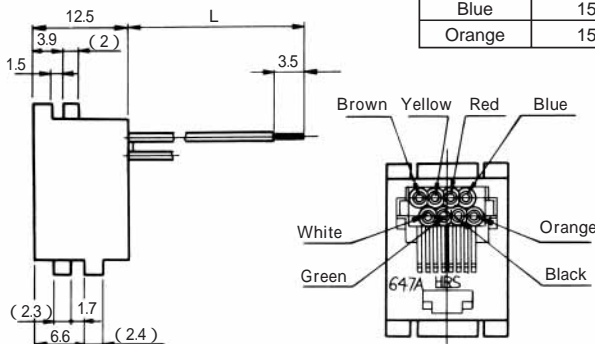

MODULAR CONNECTORS

CL 222 TM

TM1RV-647AF88- *

CL No.	Part No.	RoHS
222-4454-3	TM1RV647AF88-35S-150M	YES

Color	L (mm)
Brown	150
White	150
Yellow	150
Green	150
Red	150
Black	150
Blue	150
Orange	150

Note: Standard color is warm gray.

TM2RC-88- *

CL No.	Part No.	RoHS
222-4434-6	TM2RCV-M88-5S-450M	YES

Color	L (mm)
Gray	450
Purple	450
Blue	450
Green	450
Yellow	450
Orange	450
Red	450
Brown	450

Note: Standard finish color is beige white.