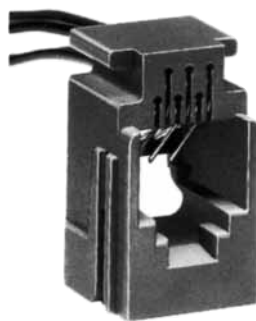

TM1RV-623P66- *

TM1RV-623P64- *

CL No.	Part No.	RoHS	CL No.	Part No.	RoHS
222-4471-2	TM1RV-623P66-35S-150M	YES	222-4425-5	TM1RV-623P64-35S-150M	YES

Color	L (mm)
White	150
Black	150
Red	150
Green	150
Yellow	150
Blue	150

Color	L (mm)
Black	150
Red	150
Green	150
Yellow	150