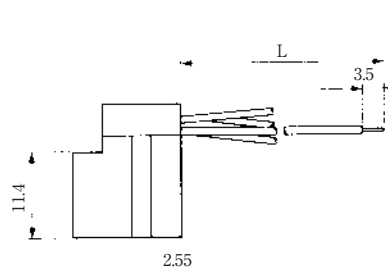

●TM1R-616P44-*

CL No.	Part No.	RoHS
222-4466-2	TM1R-616P44-35S-150M	YES

Color	L (mm)
Yellow	150
Green	150
Red	150
Black	150

Note: Standard finish color is gray.

●TM1R-616M44-*

CL No.	Part No.	RoHS
222-4451-5	TM1R-616M44-35S-70M	YES

Color	L (mm)
Yellow	70
Green	70
Red	70
Black	70

Note: Standard finish color is gray.

MODULAR CONNECTORS

CL 222 TM

TM1R-616W44- *

CL No.	Part No.	RoHS
222-4441-1	TM1R-616W44-4S-150M	YES

Color	L (mm)
Yellow	150
Green	150
Red	150
Black	150