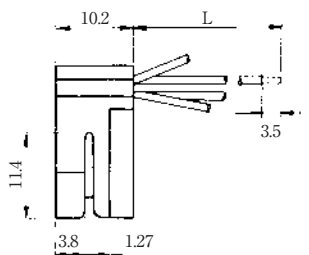

MODULAR CONNECTORS

CL 222 TM

Wire Lead Jack Type

●TM1R-616B44-*

CL No.	Part No.	RoHS
222-4465-0	TM1R-616B44-35S-150M	YES

Color	L (mm)
Yellow	150
Green	150
Red	150
Black	150

Note: Standard finish color is gray.

●TM1R-616P44-*

CL No.	Part No.	RoHS
222-4466-2	TM1R-616P44-35S-150M	YES

Color	L (mm)
Yellow	150
Green	150
Red	150
Black	150

Note: Standard finish color is gray.

●TM1R-616M44-*

CL No.	Part No.	RoHS
222-4451-5	TM1R-616M44-35S-70M	YES

Color	L (mm)
White	150
Yellow	150
Green	150
Red	150
Black	150
Blue	150

Color	L (mm)
Yellow	150
Green	150
Red	150
Black	150

CL No.	Part No.	RoHS
222-4470-0	TM1RV-623K62-4S-150M	YES

Color	L (mm)
Green	150
Red	150