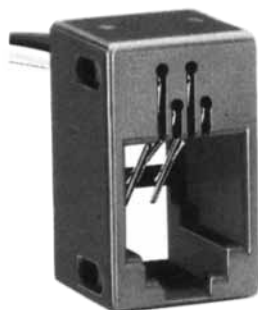

TM2RD-F44- *

CL No.	Part No.	RoHS
222-4467-5	TM2RD-F44-4S-150M	YES

Color	L (mm)
Yellow	150
Green	150
Red	150
Black	150