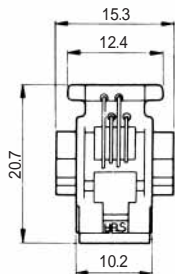

●TM1R-616P44-*

CL No.	Part No.	RoHS
222-4466-2	TM1R-616P44-35S-150M	YES

Color	L (mm)
Yellow	150
Green	150
Red	150
Black	150

Note: Standard finish color is gray.

●TM1R-616M44-*

CL No.	Part No.	RoHS
222-4451-5	TM1R-616M44-35S-70M	YES

Color	L (mm)
Yellow	70
Green	70
Red	70
Black	70

Note: Standard finish color is gray.

MODULAR CONNECTORS

CL 222 TM

TM1R-616W44- *

CL No.	Part No.	RoHS
222-4441-1	TM1R-616W44-4S-150M	YES

Color	L (mm)
Yellow	150
Green	150
Red	150
Black	150