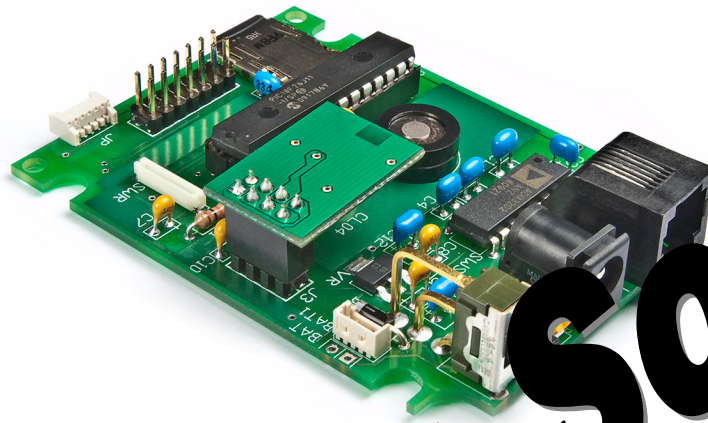

## IS-CL04R Users Manual

**Coming Soon**

**NKK SWITCHES**

7850 E. Gelding Drive  
Scottsdale, AZ 85260

Toll Free 1-877-2BUYNKK (877-228-9655)

Phone 480-991-0942

Fax 480-998-1435

e-mail <engineering@nkkswitches.com>