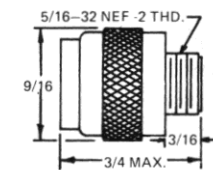

### Colored Legends

**Colored legends on black or gray lenses:** Legends can also be furnished in "negative" or "reverse" style, in which the legend is illuminated in white or other color while the background remains opaque black or gray. To obtain opaque black lens change the "03" in the part number to "57", and to "58" to obtain opaque gray lens.

Examples: 178-5871-500 (gray lens cap)  
360-8430-5871-502 (complete assembly).

(LH73/1) 359-8430-09-502

### BASE PART NUMBERS

CAP PART NUMBERS	TYPE DESIG.	PART NUMBER	LENS CAP COLOR	COMPLETE ASSEMBLY PART NUMBERS
<b>Flat—Non-Diffusing</b>				
	LC11RN2	178-0331-500	Red	360-8430-0331-502
	LC11GN2	178-0332-500	Green	360-8430-0332-502
	LC11YN2	178-0333-500	Yellow (amber)	360-8430-0333-502
	LC11BN2	178-0334-500	Blue	360-8430-0334-502
	LC11CN2	178-0337-500	Clear (colorless)	360-8430-0337-502
<b>Flat—Translucent</b>				
	LC11RT2	178-0371-500	Red	360-8430-0371-502
	LC11GT2	178-0372-500	Green	360-8430-0372-502
	LC11YT2	178-0373-500	Yellow (amber)	360-8430-0373-502
	LC11BT2	178-0374-500	Blue	360-8430-0374-502
	LC11WT2	178-0375-500	White	360-8430-0375-502