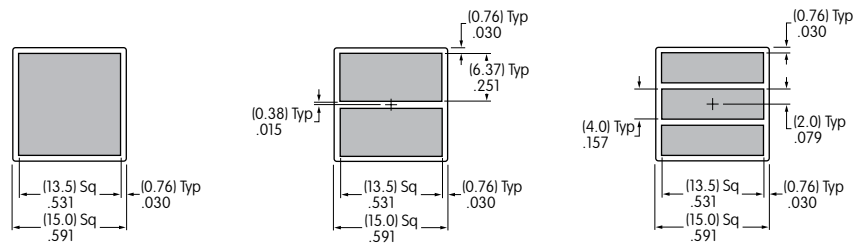

AT3076 Flat Cap Lens, Illuminated

1 line maximum height .531"
2 lines maximum height .251"
3 lines maximum height .157"
Maximum width .531"

**AT3076 Flat Cap Film Insert, Illuminated,
or AT3076 Flat Cap Diffuser, Illuminated**

1 line maximum height .468"
2 lines maximum height .219"
3 lines maximum height .136"
Maximum width .468"