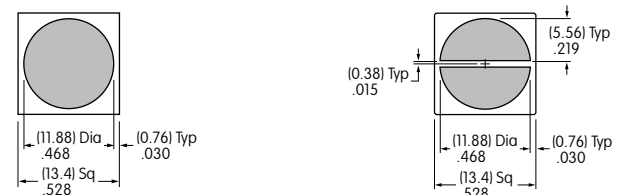

**AT3074 Sculptured Cap Film Insert, Illuminated, or
AT3073 Sculptured Cap Film Insert, Nonilluminated**

1 line maximum height .468"
2 lines maximum height .219"
Maximum width .468"