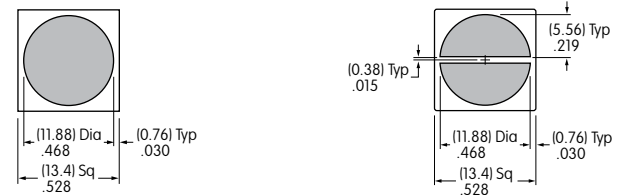

**AT3074 Sculptured Cap Diffuser, Illuminated, or
AT3073 Sculptured Cap Insert, Nonilluminated**

1 line maximum height .468"
2 lines maximum height .219"
Maximum width .468"