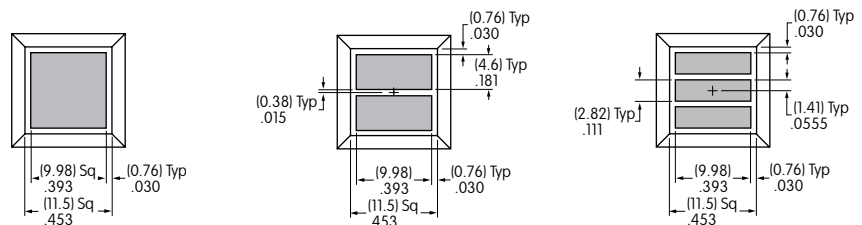

For Sculptured: Note maximum space available for 1 or 2 line legends. These dimensions must be considered when choosing font style and size for round printable area of cap lens, diffuser, insert or film insert.