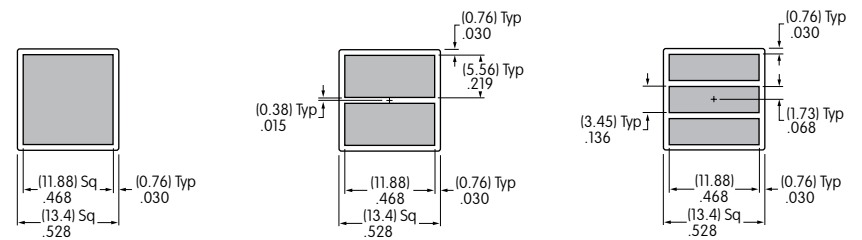

**AT3075 Beveled Cap, Illuminated, or
AT3077 Beveled Cap, Nonilluminated**

1 line maximum height .393"
2 lines maximum height .181"
3 lines maximum height .111"
Maximum width .393"