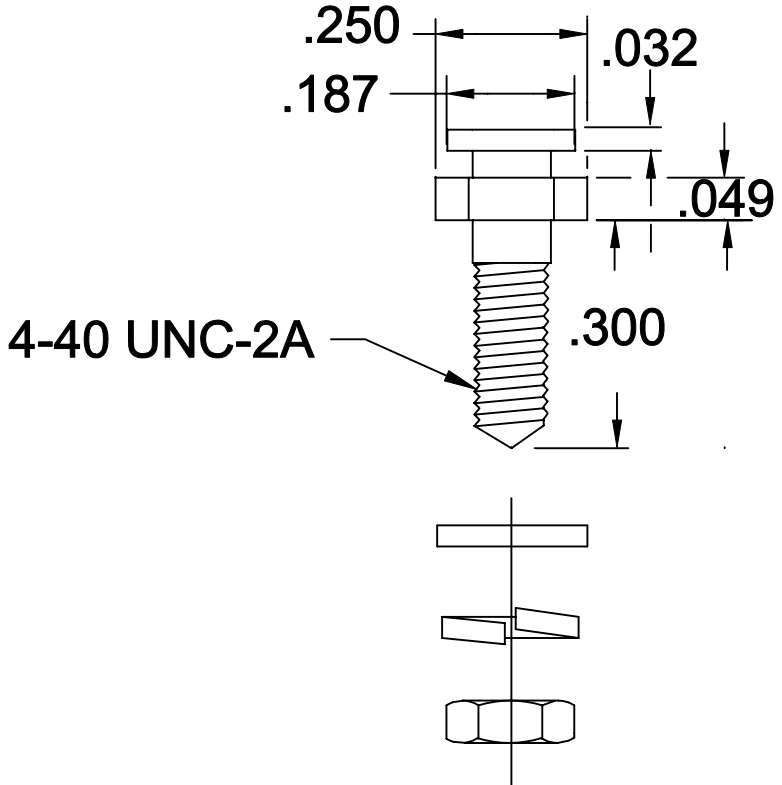

DESCRIPTION: SLIDE LOCK POSTS

- KIT INCLUDES:**
- (2) LOCK POSTS
  - (2) FLAT WASHERS
  - (2) LOCK WASHERS
  - (2) 4-40 NUTS

160-000-005R031 = KIT  
 160-000-005R032 = BULK

**MATERIALS:**  
 STEEL: NICKEL PLATING  
 RoHS COMPLIANT

	THESE DRAWINGS AND SPECIFICATIONS ARE THE PROPERTY OF NorComp AND SHALL NOT BE REPRODUCED, COPIED OR USED AS THE BASIS FOR THE MANUFACTURE OF SALE OF APPARATUS WITHOUT WRITTEN PERMISSION.		DRAWN: WAYNE ROBBINS	DATE: 9-16-05
	<h1>NorComp</h1>		CHECKED:	DATE:
SCALE:			SHEET <b>1</b> OF <b>1</b>	REV <b>1</b>
			DWG NO. 160-000-005R03X	