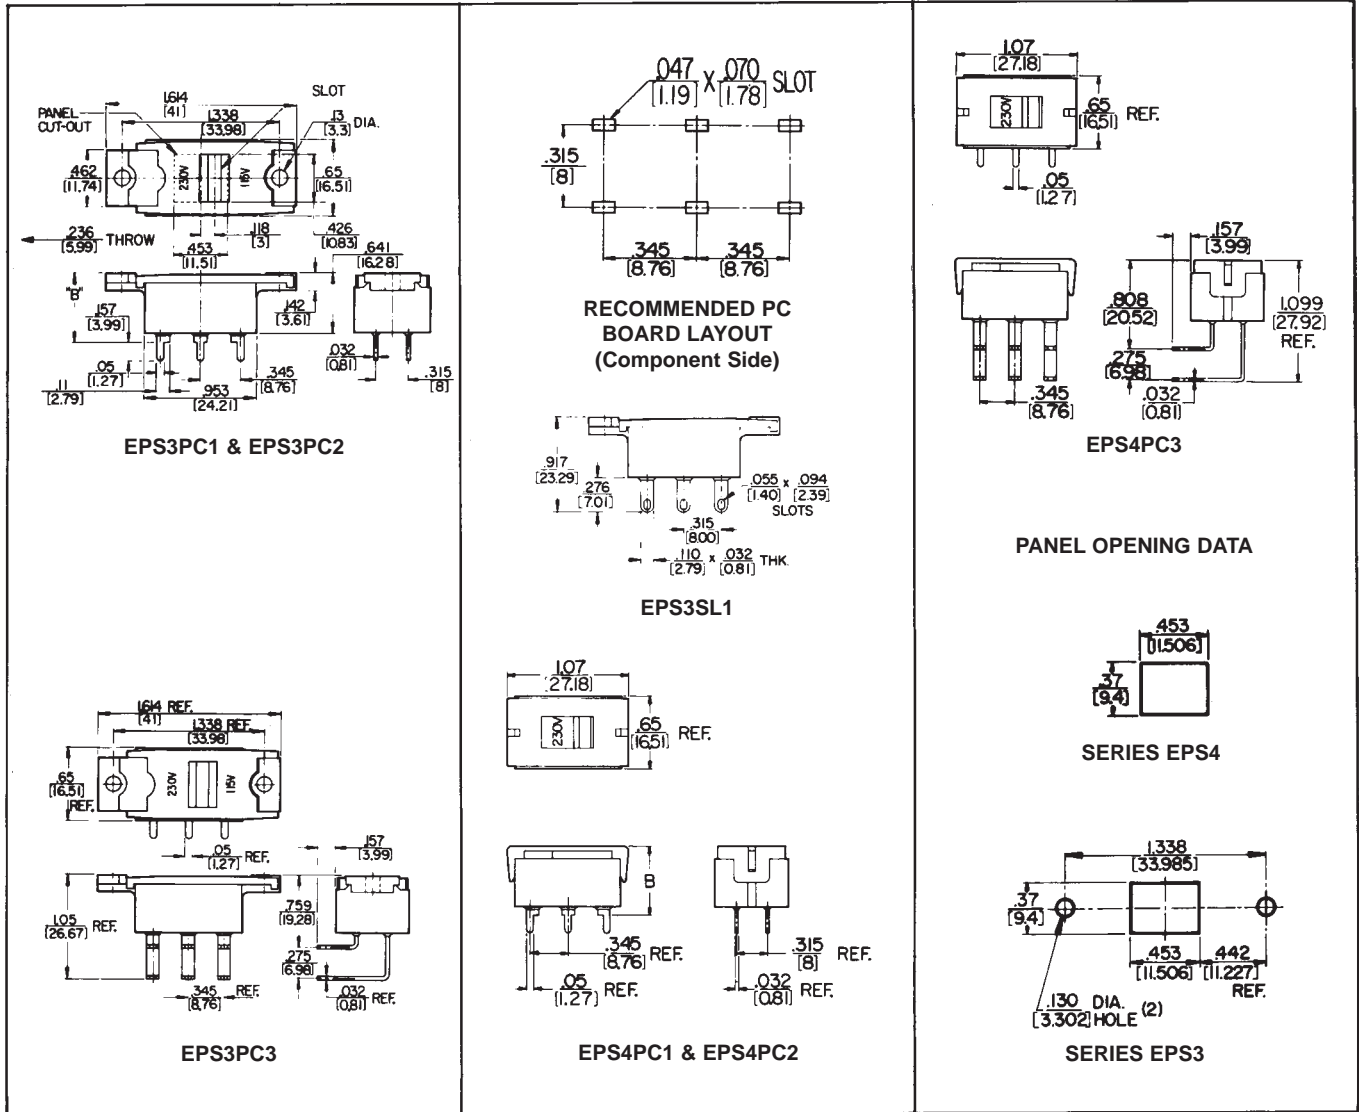

EUROPEAN LINE VOLTAGE SELECTOR SWITCHES

DIMENSIONS ARE FOR REFERENCE ONLY $\frac{\text{Inch}}{\text{(mm)}}$

NOTE: Contact your Switchcraft Representative for price and delivery.