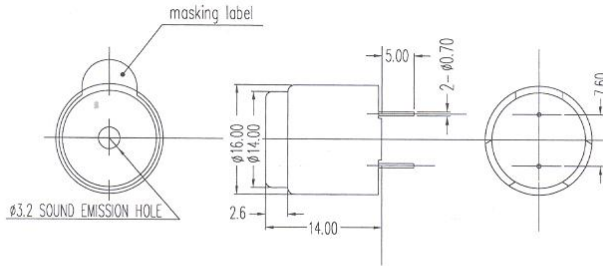

## Product Data Sheet Part No. WT-1601 Washable Type

φ 16 × H14

### DIMENSIONS

UNIT : mm  
TOLERANCE : ±0.3  
HOUSING MATERIAL : PBT

Type	Unit	
Color		Black
Rated Voltage	(V)	1.5
Operating Voltage	(V)	1-2
Current Consumption	(mA)	MAX.12
Coil Resistance	(Ω)	27±3
Sound Output (Min)	(dB)	80
Resonance Frequency	(Hz)	2048±200
Operating Temp	(C)	-20~+60
Storage Temp	(C)	-30~+70
Weight	(g)	7
Terminal		PIN TYPE
Dimension	mm	16 x H14
*applied voltage: Rated Voltage, 1/2 duty, square wave		
*distance for measurement 10cm		