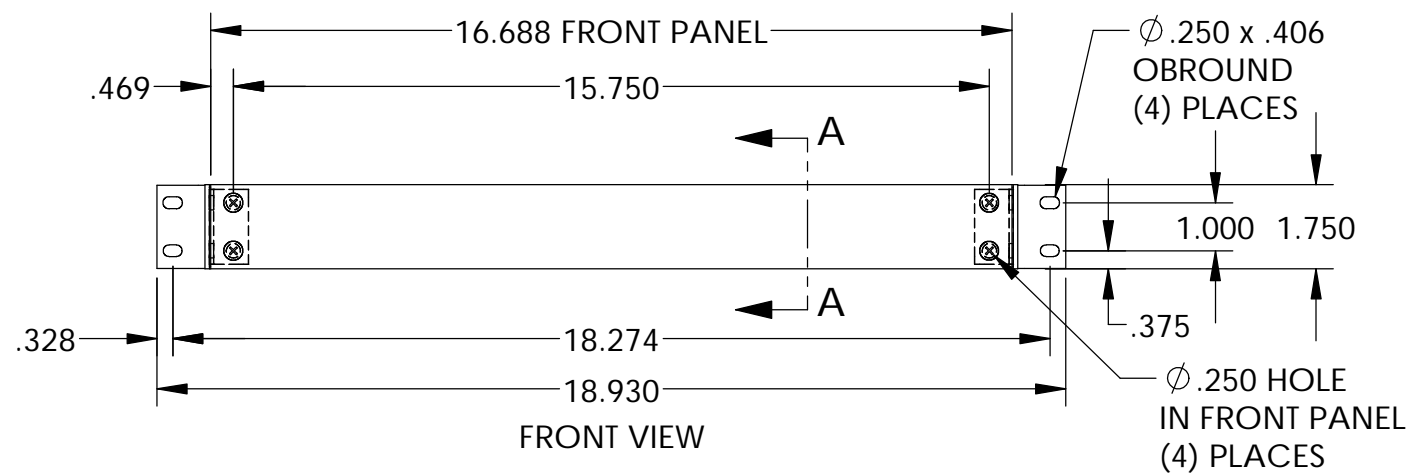

UNIT SHIPPED UNASSEMBLED.

OUTER BRACKETS FOR MOUNTING IN STANDARD 19" WIDE CABINETS.

OPTIONAL SELF-ADHESIVE RUBBER FEET (SUPPLIED)

LOAD RATING: 25 LBS. MAX.

MATERIAL:

- BACK & COVERS _____ 0.050 THICK ALUMINUM
- SIDES & INNER BRACKETS _____ 0.090 THICK ALUMINUM
- FRONT PANEL _____ 0.125 THICK ALUMINUM
- OUTER BRACKETS _____ 11 GA. C.R.S.

FINISH:

- BACK & COVERS _____ PREPAINTED SMOOTH WHITE
- SIDES & OUTER BRACKETS _____ WHITE TEXTURED
- FRONT PANEL _____ NATURAL (OUTSIDE SURFACE TAPED WITH PVC)
- INNER BRACKETS _____ NATURAL
- FEET _____ BLACK