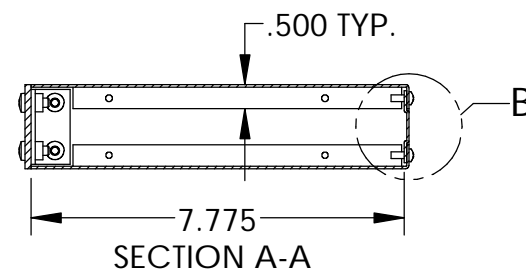

UNIT SHIPPED UNASSEMBLED.

OUTER BRACKETS FOR MOUNTING IN STANDARD 19" WIDE CABINETS.

OPTIONAL SELF-ADHESIVE RUBBER FEET (SUPPLIED)

LOAD RATING: 25 LBS. MAX.

MATERIAL:

- BACK & COVERS _____ 0.050 THICK ALUMINUM
- SIDES & INNER BRACKETS _____ 0.090 THICK ALUMINUM
- FRONT PANEL _____ 0.125 THICK ALUMINUM
- OUTER BRACKETS _____ 11 GA. C.R.S.