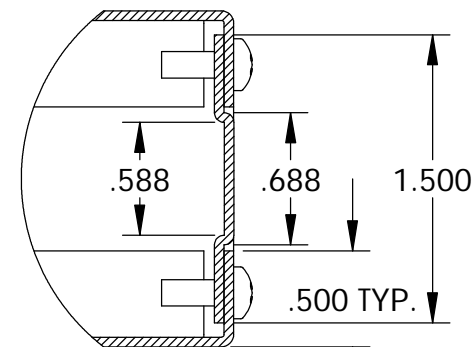

UNIT SHIPPED UNASSEMBLED.

OUTER BRACKETS FOR MOUNTING IN STANDARD 19" WIDE CABINETS.

OPTIONAL SELF-ADHESIVE RUBBER FEET (SUPPLIED)

LOAD RATING: 25 LBS. MAX.

MATERIAL:

- BACK & COVERS _____ 0.050 THICK ALUMINUM
- SIDES & INNER BRACKETS _____ 0.090 THICK ALUMINUM
- FRONT PANEL _____ 0.125 THICK ALUMINUM
- OUTER BRACKETS _____ 11 GA. C.R.S.