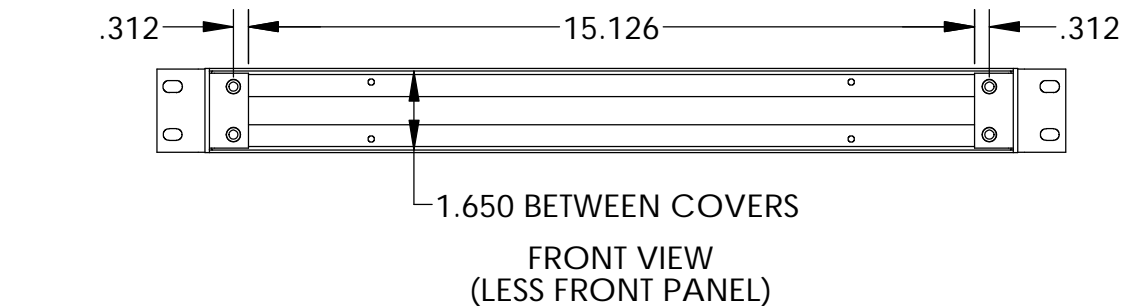

UNIT SHIPPED UNASSEMBLED.

OUTER BRACKETS FOR MOUNTING IN STANDARD 19" WIDE CABINETS.

OPTIONAL SELF-ADHESIVE RUBBER FEET (SUPPLIED)

LOAD RATING: 25 LBS. MAX.

MATERIAL:

- BACK & COVERS _____ 0.050 THICK ALUMINUM
- SIDES & INNER BRACKETS _____ 0.090 THICK ALUMINUM
- FRONT PANEL _____ 0.125 THICK ALUMINUM
- OUTER BRACKETS _____ 11 GA. C.R.S.