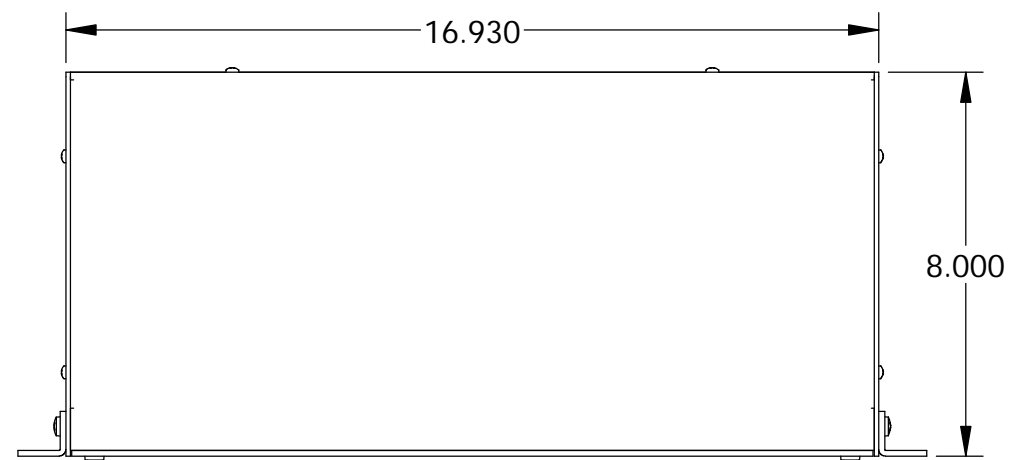

UNIT SHIPPED UNASSEMBLED.

OUTER BRACKETS FOR MOUNTING IN STANDARD 19" WIDE CABINETS.

OPTIONAL SELF-ADHESIVE RUBBER FEET (SUPPLIED)

LOAD RATING: 25 LBS. MAX.

MATERIAL:

- BACK & COVERS _____ 0.050 THICK ALUMINUM
- SIDES & INNER BRACKETS _____ 0.090 THICK ALUMINUM
- FRONT PANEL _____ 0.125 THICK ALUMINUM
- OUTER BRACKETS _____ 11 GA. C.R.S.