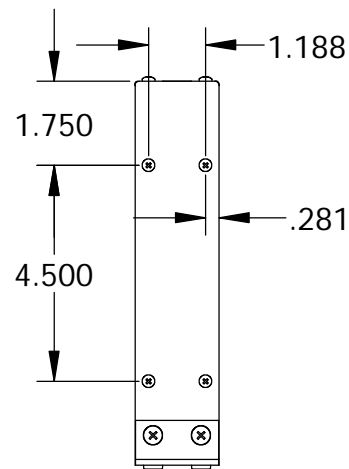

UNIT SHIPPED UNASSEMBLED.

OUTER BRACKETS FOR MOUNTING IN STANDARD 19" WIDE CABINETS.

OPTIONAL SELF-ADHESIVE RUBBER FEET (SUPPLIED)

LOAD RATING: 25 LBS. MAX.

MATERIAL:

- BACK & COVERS _____ 0.050 THICK ALUMINUM
- SIDES & INNER BRACKETS _____ 0.090 THICK ALUMINUM
- FRONT PANEL _____ 0.125 THICK ALUMINUM
- OUTER BRACKETS _____ 11 GA. C.R.S.