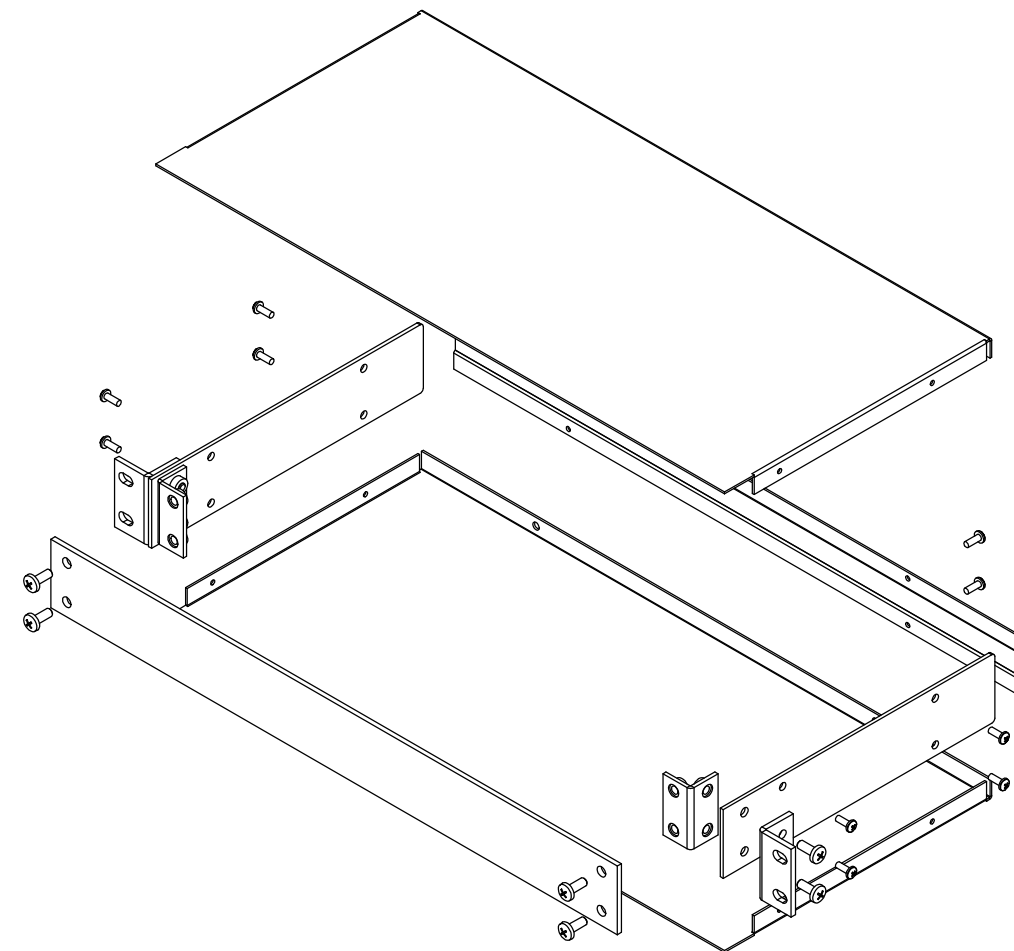

UNIT SHIPPED UNASSEMBLED.

OUTER BRACKETS FOR MOUNTING IN STANDARD 19" WIDE CABINETS.

OPTIONAL SELF-ADHESIVE RUBBER FEET (SUPPLIED)

LOAD RATING: 25 LBS. MAX.

MATERIAL:

- BACK & COVERS _____ 0.050 THICK ALUMINUM
- SIDES & INNER BRACKETS _____ 0.090 THICK ALUMINUM
- FRONT PANEL _____ 0.125 THICK ALUMINUM
- OUTER BRACKETS _____ 11 GA. C.R.S.

FINISH:

- BACK & COVERS _____ PREPAINTED SMOOTH WHITE
- SIDES & OUTER BRACKETS _____ WHITE TEXTURED
- FRONT PANEL _____ NATURAL (OUTSIDE SURFACE TAPED WITH PVC)
- INNER BRACKETS _____ NATURAL
- FEET _____ BLACK