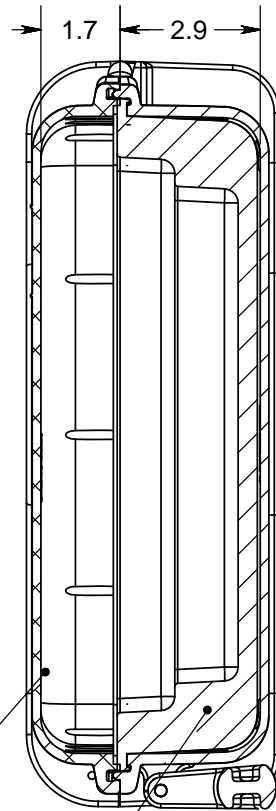

# SERPAC SE710CC

Electronic Enclosures

**SECTION A-A**

Top holds a Lid organizer (not shown).

Shock absorbing Laptop tray.

Holes for shoulder strap. PN 8704 (not shown)

**NOTES:**

- 1) Tray holds upto 14.1" X 11.6" X 2.3" laptop.
- 2) Computer rests in shock absorbing tray with tie-down strap.
  - Three 1 1/8" deep Under-compartments for DVDs, CDs, external drives.
  - One side compartment for ac adaptor, ethernet cable, phone cord, mouse.
  - Lid Organizer holds pens, pencils, calculator, 8x12 file folders, business cards.