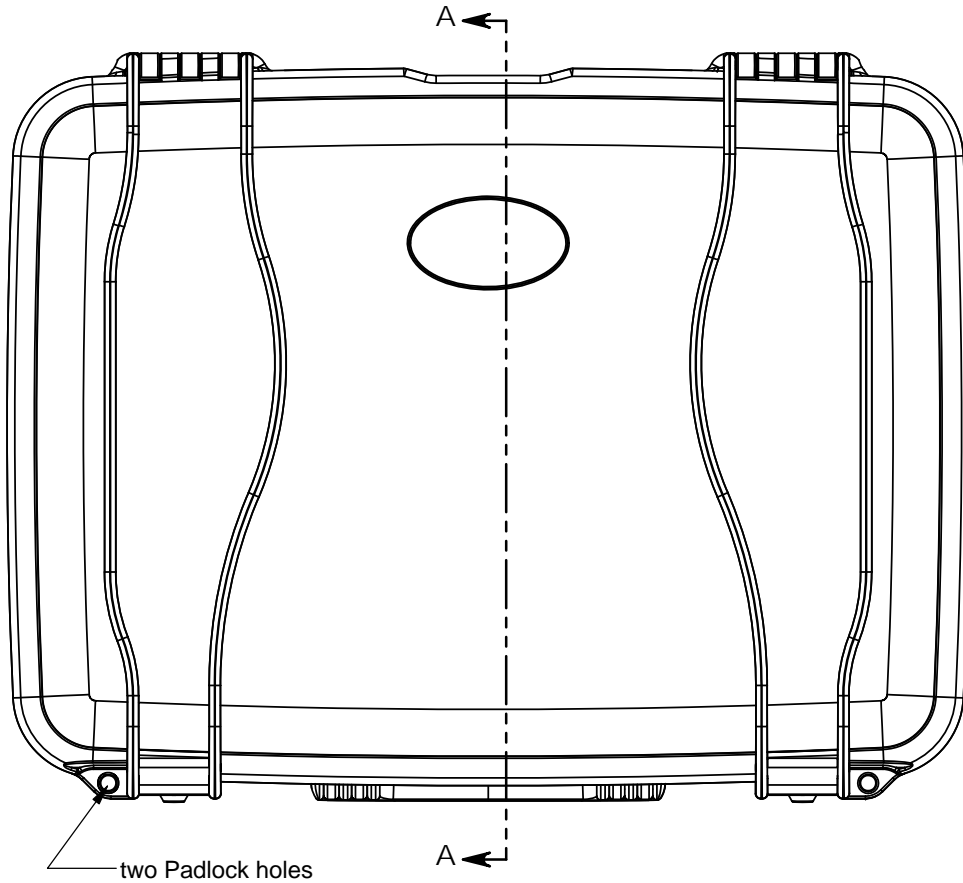

# SERPAC SE710CC

Electronic Enclosures

**SECTION A-A**

Top holds a Lid organizer (not shown).

Shock absorbing Laptop tray.

Holes for shoulder strap. PN 8704 (not shown)

**NOTES:**

- 1) Tray holds upto 14.1" X 11.6" X 2.3" laptop.
- 2) Computer rests in shock absorbing tray with tie-down strap.
  - Three 1 1/8" deep Under-compartments for DVDs, CDs, external drives.
  - One side compartment for ac adaptor, ethernet cable, phone cord, mouse.
  - Lid Organizer holds pens, pencils, calculator, 8x12 file folders, business cards.