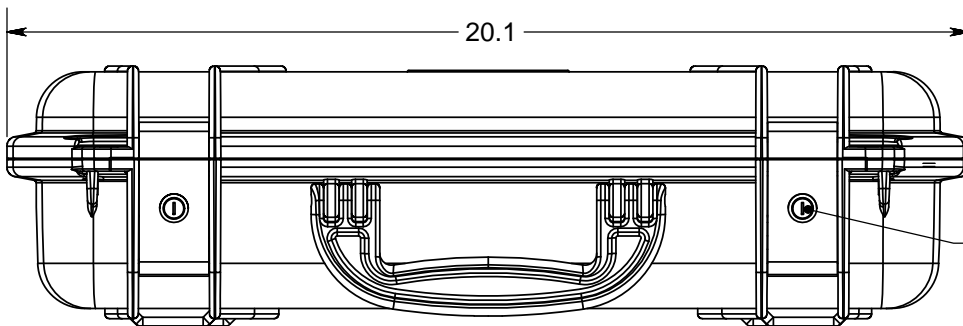

# SERPAC SE710CC

Electronic Enclosures

**SECTION A-A**

Top holds a Lid organizer (not shown).

Shock absorbing Laptop tray.

Holes for shoulder strap. PN 8704 (not shown)

**NOTES:**

- 1) Tray holds upto 14.1" X 11.6" X 2.3" laptop.
- 2) Computer rests in shock absorbing tray with tie-down strap.
  - Three 1 1/8" deep Under-compartments for DVDs, CDs, external drives.
  - One side compartment for ac adaptor, ethernet cable, phone cord, mouse.
  - Lid Organizer holds pens, pencils, calculator, 8x12 file folders, business cards.