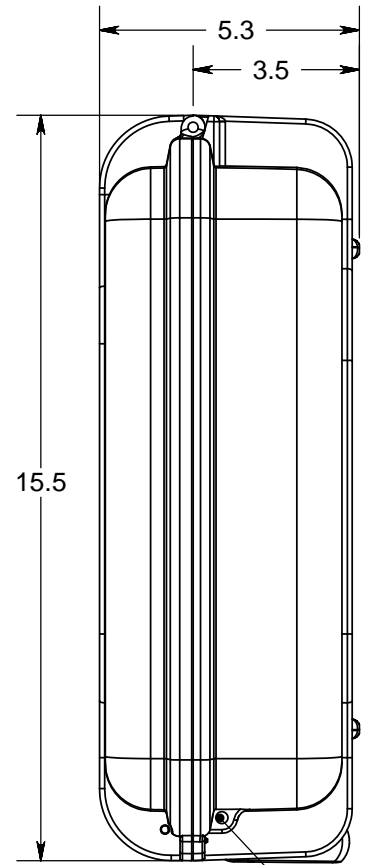

# SERPAC SE710CC

Electronic Enclosures

**SECTION A-A**

Top holds a Lid organizer (not shown).

Shock absorbing Laptop tray.

Holes for shoulder strap. PN 8704 (not shown)

**NOTES:**

- 1) Tray holds upto 14.1" X 11.6" X 2.3" laptop.
- 2) Computer rests in shock absorbing tray with tie-down strap.
  - Three 1 1/8" deep Under-compartments for DVDs, CDs, external drives.
  - One side compartment for ac adaptor, ethernet cable, phone cord, mouse.
  - Lid Organizer holds pens, pencils, calculator, 8x12 file folders, business cards.