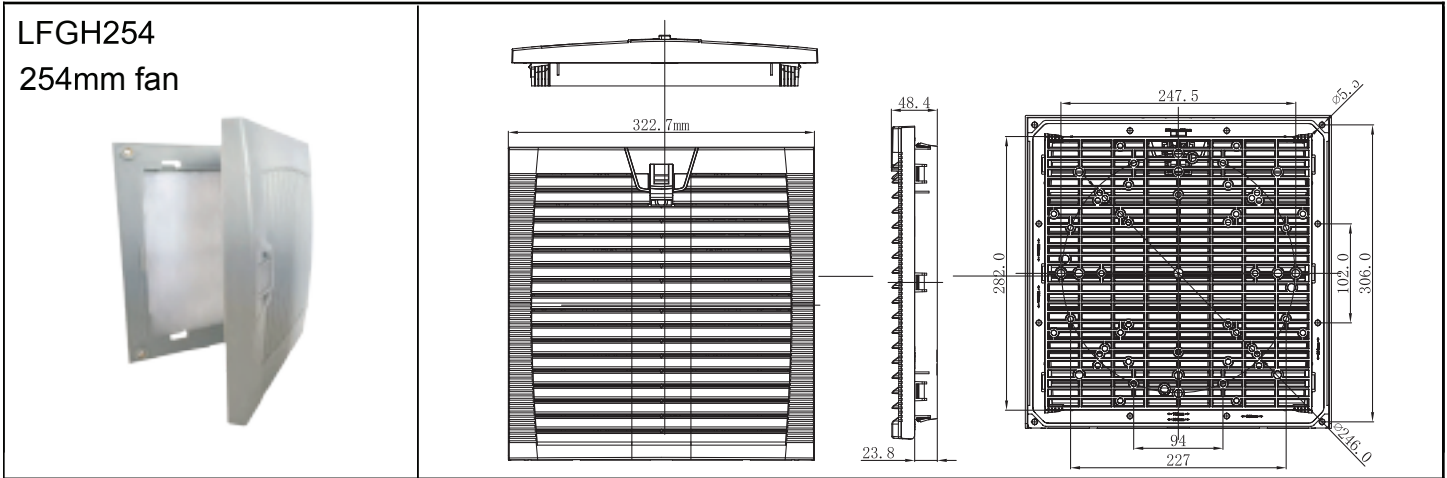

Louvered Fan Guards (hinged type)

Easy Access to Media

Part Number	LFG254
Frame Description	ABS Resin - flame resistant UL94V-0, with UV protection. Vents with screens at 45-degree angle. Includes high foam sealing edge - protection grade IP44-IP54. Snap-fit or screw mount.
Filter Mesh Material	Nylon Fiber - Synthetic Resin, filters to 8 microns.
Color	Gray is standard. Black is available upon request. Minimums may apply.
Matching Series	OA200AN, OA254AN, OA254AP, OA2543AN, OA2547AN, OD254AP
Hardware	1 bag - 6 ea. M4x8, washer, lock washer 1 bag - 4 ea. M4x12, nut, star washer 1 bag - 4 ea. M6x12, washer, lock washer

PANEL CUTOUT