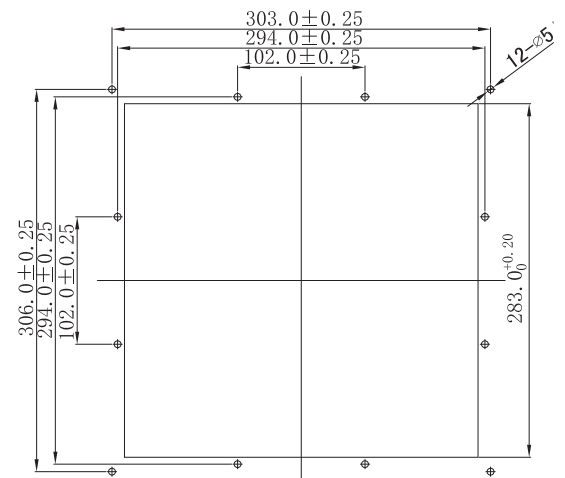

Louvered Fan Guards (hinged type)

Easy Access to Media

Part Number	LFG254
Frame Description	ABS Resin - flame resistant UL94V-0, with UV protection. Vents with screens at 45-degree angle. Includes high foam sealing edge - protection grade IP44-IP54. Snap-fit or screw mount.
Filter Mesh Material	Nylon Fiber - Synthetic Resin, filters to 8 microns.
Color	Gray is standard. Black is available upon request. Minimums may apply.
Matching Series	OA200AN, OA254AN, OA254AP, OA2543AN, OA2547AN, OD254AP
Hardware	1 bag - 6 ea. M4x8, washer, lock washer 1 bag - 4 ea. M4x12, nut, star washer 1 bag - 4 ea. M6x12, washer, lock washer

PANEL CUTOUT