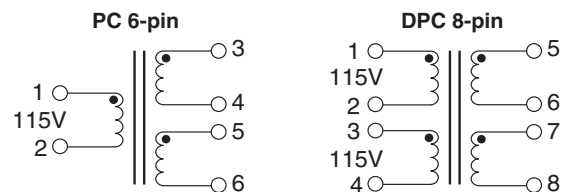

Schematics

Single 115V 6-Pin	Dual 115/230V 8-Pin	Size	Series V.C.T.@mA	Parallel @ 2x Current V.@mA
PC-10-90B53	DPC-10-90B53	25	10 @ 90	5 @ 180
PC-10-120B1	DPC-10-120B1	37	10 @ 120	5 @ 240
PC-10-440B2	DPC-10-440B2	50	10 @ 440	5 @ 880
PC-10-1000B3	DPC-10-1000B3	62	10 @ 1000	5 @ 2000
PC-10-2400B4	DPC-10-2400B4	24	10 @ 2400	5 @ 4800
PC-12-70B54	DPC-12-70B54	25	12.6 @ 70	6.3 @ 140
PC-12-100B5	DPC-12-100B5	37	12.6 @ 100	6.3 @ 200
PC-12-350B6	DPC-12-350B6	50	12.6 @ 350	6.3 @ 700
PC-12-800B7	DPC-12-800B7	62	12.6 @ 800	6.3 @ 1600
PC-12-2000B8	DPC-12-2000B8	24	12.6 @ 2000	6.3 @ 4000
PC-16-55B55	DPC-16-55B55	25	16 @ 55	8 @ 110
PC-16-75B9	DPC-16-75B9	37	16 @ 75	8 @ 150
PC-16-260B10	DPC-16-260B10	50	16 @ 260	8 @ 520
PC-16-640B11	DPC-16-640B11	62	16 @ 640	8 @ 1280
PC-16-1500B12	DPC-16-1500B12	24	16 @ 1500	8 @ 3000
PC-20-45B56	DPC-20-45B56	25	20 @ 45	10 @ 90
PC-20-60B13	DPC-20-60B13	37	20 @ 60	10 @ 120
PC-20-220B14	DPC-20-220B14	50	20 @ 220	10 @ 440
PC-20-500B15	DPC-20-500B15	62	20 @ 500	10 @ 1000
PC-20-1200B16	DPC-20-1200B16	24	20 @ 1200	10 @ 2400
PC-24-35B57	DPC-24-35B57	25	24 @ 35	12 @ 70
PC-24-50B17	DPC-24-50B17	37	24 @ 50	12 @ 100
PC-24-180B18	DPC-24-180B18	50	24 @ 180	12 @ 360
PC-24-450B19	DPC-24-450B19	62	24 @ 450	12 @ 900
PC-24-1000B20	DPC-24-1000B20	24	24 @ 1000	12 @ 2000
PC-28-30B58	DPC-28-30B58	25	28 @ 30	14 @ 60
PC-28-40B49	DPC-28-40B49	37	28 @ 40	14 @ 80
PC-28-160B50	DPC-28-160B50	50	28 @ 160	14 @ 320
PC-28-360B51	DPC-28-360B51	62	28 @ 360	14 @ 720
PC-28-800B52	DPC-28-800B52	24	28 @ 800	14 @ 1600
PC-34-25B59	DPC-34-25B59	25	34 @ 25	17 @ 50
PC-34-35B21	DPC-34-35B21	37	34 @ 35	17 @ 70
PC-34-125B22	DPC-34-125B22	50	34 @ 125	17 @ 250
PC-34-300B23	DPC-34-300B23	62	34 @ 300	17 @ 600
PC-34-700B24	DPC-34-700B24	24	34 @ 700	17 @ 1400
PC-40-20B60	DPC-40-20B60	25	40 @ 20	20 @ 40
PC-40-30B25	DPC-40-30B25	37	40 @ 30	20 @ 60
PC-40-110B26	DPC-40-110B26	50	40 @ 110	20 @ 220
PC-40-250B27	DPC-40-250B27	62	40 @ 250	20 @ 500
PC-40-600B28	DPC-40-600B28	24	40 @ 600	20 @ 1200
PC-56-15B61	DPC-56-15B61	25	56 @ 15	28 @ 30
PC-56-20B29	DPC-56-20B29	37	56 @ 20	28 @ 40
PC-56-80B30	DPC-56-80B30	50	56 @ 80	28 @ 160
PC-56-180B31	DPC-56-180B31	62	56 @ 180	28 @ 360
PC-56-420B32	DPC-56-420B32	24	56 @ 420	28 @ 840
PC-120-8B63	DPC-120-8B63	25	120 @ 8	60 @ 16
PC-120-10B37	DPC-120-10B37	37	120 @ 10	60 @ 20
PC-120-35B38	DPC-120-35B38	50	120 @ 35	60 @ 70
PC-120-85B39	DPC-120-85B39	62	120 @ 85	60 @ 170
PC-120-200B40	DPC-120-200B40	24	120 @ 200	60 @ 400
PC-230-4B65	DPC-230-4B65	25	230 @ 4	115 @ 8
PC-230-5B45	DPC-230-5B45	37	230 @ 5	115 @ 10
PC-230-20B46	DPC-230-20B46	50	230 @ 20	115 @ 40
PC-230-40B47	DPC-230-40B47	62	230 @ 40	115 @ 80
PC-230-100B48	DPC-230-100B48	24	230 @ 100	115 @ 200