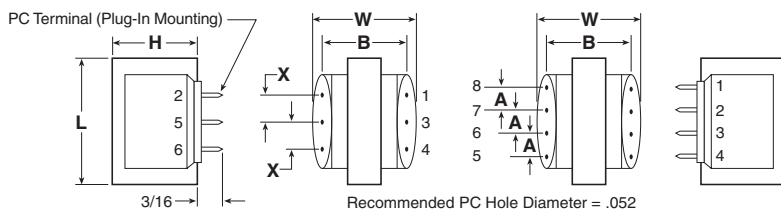

Mechanical

Dimensions for Style B (no frame) are shown.