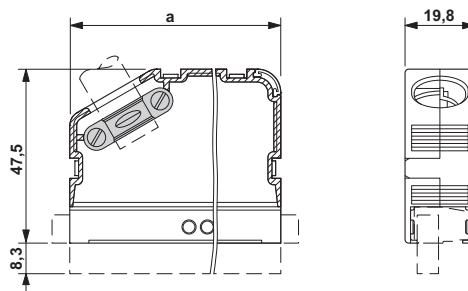

Cable housing - KGS-MSTB 2,5/20 BK - 1742716

Please be informed that the data shown in this PDF Document is generated from our Online Catalog. Please find the complete data in the user's documentation. Our General Terms of Use for Downloads are valid (<http://phoenixcontact.com/download>)

Cable housing, pitch: 0 mm, number of positions: 20, dimension a: 100 mm, color: black

Key Commercial Data

Packing unit	10 STK
GTIN	 4 046356 297370
GTIN	4046356297370

Technical data

Environmental Product Compliance

China RoHS	Environmentally friendly use period: unlimited = EFUP-e
	No hazardous substances above threshold values

Drawings

Dimensional drawing

Approvals

Approvals

Approvals

EAC

Ex Approvals