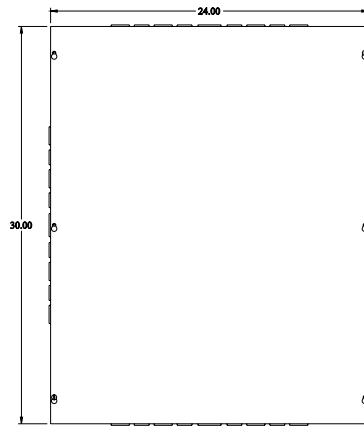

**PART No. CSKO30246**

for more information visit  
[www.hammfg.com](http://www.hammfg.com)

Data subject to change without notice

Isometric drawing Not to Scale

**TOP VIEW**

**ISOMETRIC VIEW**

**SIDE VIEW**

**FRONT VIEW**

**SIDE VIEW**

**BOTTOM VIEW**