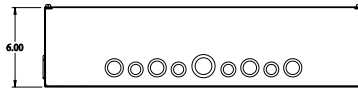

**PART No. CSKO30246**

for more information visit  
[www.hammfg.com](http://www.hammfg.com)

Data subject to change without notice

Isometric drawing Not to Scale

**TOP VIEW**

**ISOMETRIC VIEW**

**SIDE VIEW**

**FRONT VIEW**

**SIDE VIEW**

**BOTTOM VIEW**