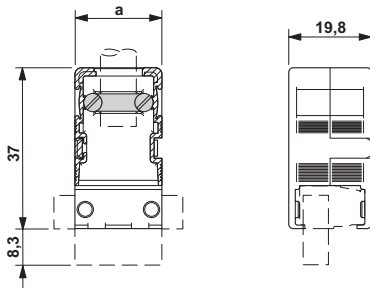

### Accessories

Marking card for terminal marking - SBS 2,5/7,5 - 1007604

Marking card for terminal marking, Card, white, Unlabeled, Can be labeled with: Plotter, Perforated, Mounting type: Snap into tall marker groove, Snap into flat marker groove, For terminal block width: 2.5 mm, Lettering field: 15 x 7.5 mm

### Drawings

Dimensioned drawing

---

© Phoenix Contact 2012 - all rights reserved  
<http://www.phoenixcontact.com>