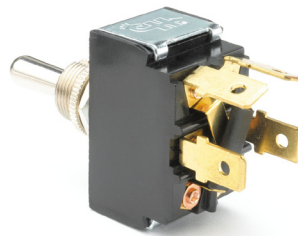

Reversing Switches

Switch Type	CH part number
Toggle	55018-01
Toggle	55046
Rocker	57014-03
Rocker	58027-18
Rotary	75701
Rotary	75705-01
Rotary	75712-04
Rotary	90005-01
Rotary	90005-03
Rotary	95593
Solid-state module	24452

95060 Series

Purpose	Switch type	CH part number
Ignition	Push-Pull	9576
Ignition	Toggle	59071
Diesel ignition	Rotary	95033
Magneto ignition	Rotary	95539
Starter	Foot momentary	9060
Starter	Foot momentary	9183
Starter	Foot momentary	91001

See Master Catalog Section E

Signal Switches

Purpose	Switch type	CH part number
Horn button	Pushbutton	96100
Horn button	Pushbutton	96101
Horn button	Pushbutton	96102
Turn	Foot momentary	7785
Turn	Foot momentary	7792
Turn	Foot momentary	7792-01