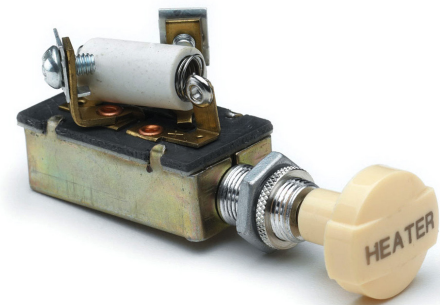

Heating and Air-Conditioning Switches

Some of these have a special imprint on the knob.

Purpose	Switch type	CH part number	Imprint
Heater	Push-Pull	7014	Heater
Heater	Push-Pull	68028	Heater
Heater Fan	Toggle	55093	
Air conditioning	Rotary	7493	
Air conditioning	Rotary	7496-04	Panel Lamps
Air conditioning	Rotary	7496-11	SAE variable symbol
Air conditioning	Rotary	68159-05	SAE arrow symbol
Heater defroster	Rotary	68362	
Heater defroster	Rotary	8363