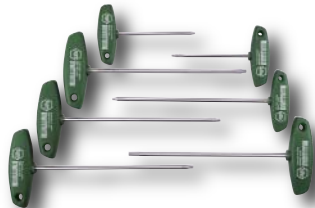

Wiha TORX® T-handle

364 TORX®, with Wiha-T-handle

Blade high alloy chrome-vanadium-molybdenum steel, hardened, hard chrome finish. Wiha T-handle high quality plastic, impact resistant.

Item	Star	Double	Single	Double	Single	Double	Single	Double	Single	Double	Single	Double	Single
No.	Size	mm	Inch	mm	Inch	mm	Inch	lbs	pkg.				
364 09	T9	100	3.9	4.0	5/32	80	3.1	.07	10				
364 10	T10	100	3.9	4.0	5/32	80	3.1	.07	10				
364 15	T15	100	3.9	4.0	5/32	80	3.1	.07	10				
364 17	T15	200	7.9	5.5	7/32	80	3.1	.13	10				
364 20	T20	100	3.9	4.0	5/32	100	3.9	.10	10				
364 22	T20	200	7.9	5.5	7/32	100	3.9	.17	10				
364 25	T25	100	3.9	4.0	5/32	100	3.9	.11	10				
364 27	T25	200	7.9	5.5	7/32	100	3.9	.17	10				
364 30	T27	100	3.9	5.5	7/32	100	3.9	.14	10				
364 32	T27	200	7.9	5.5	7/32	100	3.9	.17	10				
364 35	T30	100	3.9	7.9	6.0	100	3.9	.14	10				
364 37	T30	200	7.9	6.0	1/4	100	3.9	.19	10				
364 40	T40	100	3.9	7.0	9/32	100	3.9	.16	10				
364 42	T40	200	7.9	7.0	9/32	100	3.9	.23	10				
364 45	T45	150	5.9	8.0	5/16	120	4.7	.29	10				
364 50	T50	150	5.9	9.0	3/8	120	4.7	.30	10				
364 52	T50	250	9.8	9.0	3/8	120	4.7	.45	10				

364 92 Set 7 Pc. TORX® T-handle.

Blade CVM steel, hardened, hard chrome finish. Wiha-T-handle high quality plastic, impact resistant.

Item	Star	Double	Star	Double	Double	Single	
No.	Size	mm	Size	mm	lbs.		
364 92	364 09	T9	100	364 27	T25	200	1.24
	364 10	T10	100	364 32	T27	200	
	364 17	T15	200	364 37	T30	200	
	364 22	T20	200				

NEW
From Wiha

#36493

- Blade high alloy chrome-vanadium-molybdenum steel, hardened, hard chrome finish
- Wiha T-handle high quality plastic, impact resistant

Wiha TORX® Short Arm L-keys

363 TORX® L-key, Short Arm