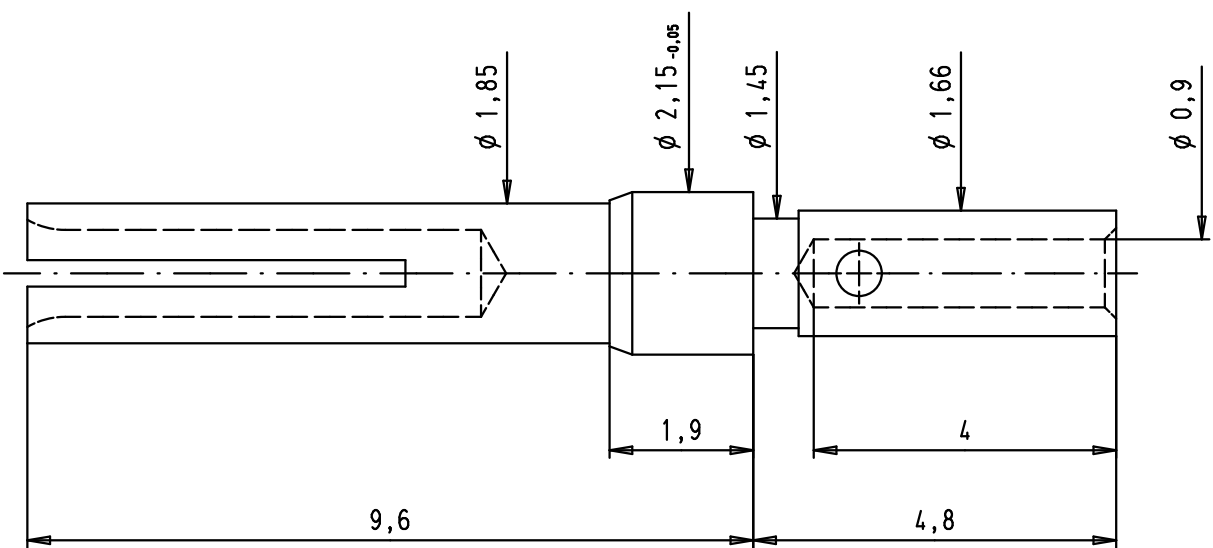

1 2 3 4 5 6

A

B

C

D

61 03 000 0096	PL1
Part number	Performance level

				Dot.	Name	 All Dim. in mm Orig. Size DIN A4	Inducom Female straight turned signal contact with crimp termination for AWG 22 wires	Maßstab/ Scale 10:1	
				Detail.	07/04/04				HAGE
				Insp.					
				Stand.					
35638	23/01/09	PK	HARTING EURL				TB 61 03 000 0096	Blatt/ Page 1 / 1	
31986	07/04/04	HAGE	F-95972 Paris						
Mod.	Dot.	Name							
							Sub.		