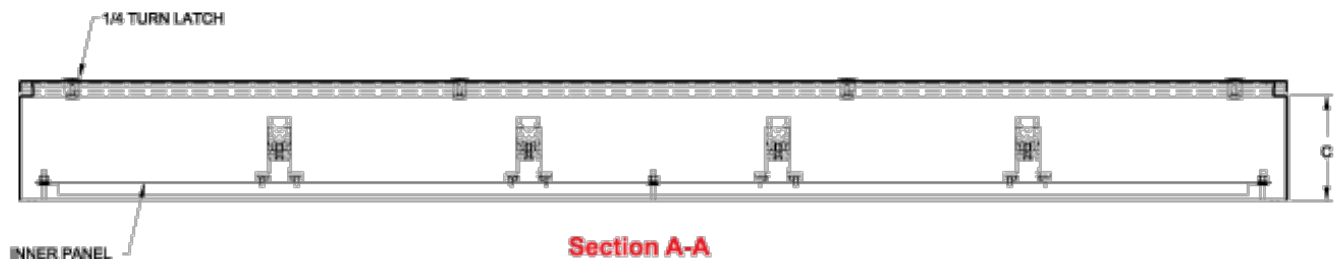

Type 4/3R Mild Steel Splitter Trough *CN4ST Series*

Hinge Door with Quarter Turn

Application

- The splitter troughs are designed for distribution of up to 600 A (max) service using either 3 or 4 wires.

Standards

- CSA Certified Type 3R, 12, 4
- Complies with
 - IEC 60529, IP66

Construction

- Formed 14 and 16 gauge steel.
- Factory installed splitter blocks.
- Smooth, continuously welded seams ground smooth.
- Door stiffeners are provided where required for increased strength and rigidity - designed to also permit additional mounting options.
- Formed lip on enclosure to exclude flowing liquids and contaminants.
- Door latches feature the added safety of quarter turn slot requiring use of tool for opening.
- Doors may be easily removed for modifications and are interchangeable.
- Seamless poured-in place gasket.
- Collar studs provided for mounting inner panel.
- Includes hardware kit with panel mounting nuts and sealing washers for wall mounting holes.
- Hinges are constructed from 304 stainless steel.
- Hinge pins are stainless steel.
- Inner panel is included.

Finish

- Cover and enclosure are finished in recoatable smooth ANSI 61 gray powder coating.
- Inner panel is finished in white powder coating.

Accessories

- Quarter Turn Inserts and Keys
- Rear Hole Plugs
- Quarter Turn Assemblies
- Padlock Adaptor
- Grounding Kits
- Mounting Foot Kit
- Replacement Hinge Pins
- Touch-Up Spray Paint
- Splitter Blocks