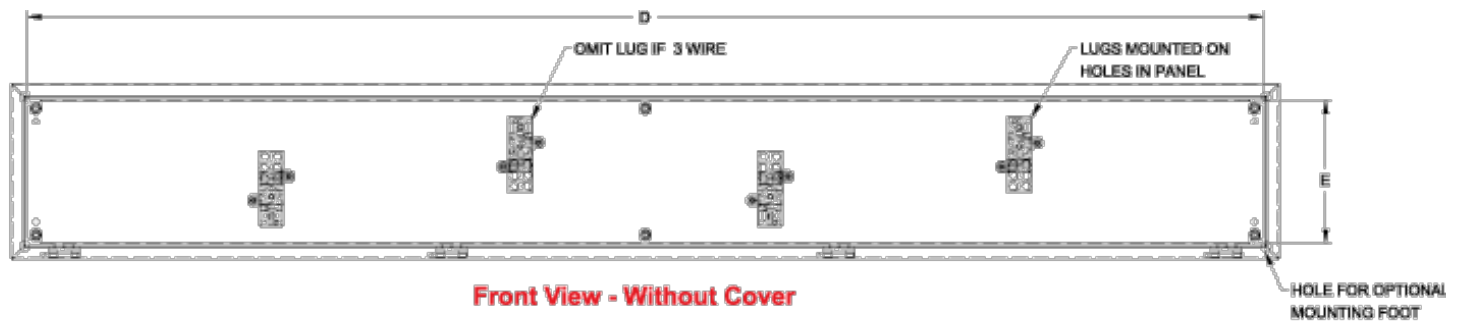

Type 4/3R Mild Steel Splitter Trough *CN4ST Series*

Hinge Door with Quarter Turn

Application

- The splitter troughs are designed for distribution of up to 600 A (max) service using either 3 or 4 wires.

Standards

- CSA Certified Type 3R, 12, 4
- Complies with
 - IEC 60529, IP66

Construction

- Formed 14 and 16 gauge steel.
- Factory installed splitter blocks.
- Smooth, continuously welded seams ground smooth.
- Door stiffeners are provided where required for increased strength and rigidity - designed to also permit additional mounting options.
- Formed lip on enclosure to exclude flowing liquids and contaminants.
- Door latches feature the added safety of quarter turn slot requiring use of tool for opening.
- Doors may be easily removed for modifications and are interchangeable.
- Seamless poured-in place gasket.
- Collar studs provided for mounting inner panel.
- Includes hardware kit with panel mounting nuts and sealing washers for wall mounting holes.
- Hinges are constructed from 304 stainless steel.
- Hinge pins are stainless steel.
- Inner panel is included.

Finish

- Cover and enclosure are finished in recoatable smooth ANSI 61 gray powder coating.
- Inner panel is finished in white powder coating.

Accessories

- Quarter Turn Inserts and Keys
- Rear Hole Plugs
- Quarter Turn Assemblies
- Padlock Adaptor
- Grounding Kits
- Mounting Foot Kit
- Replacement Hinge Pins
- Touch-Up Spray Paint
- Splitter Blocks