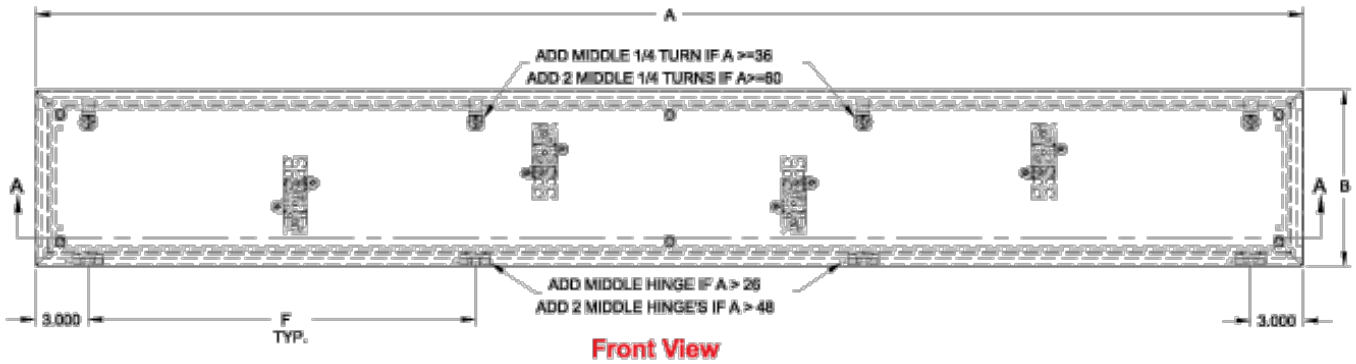

Type 4/3R Mild Steel Splitter Trough *CN4ST Series*

Hinge Door with Quarter Turn

Application

- The splitter troughs are designed for distribution of up to 600 A (max) service using either 3 or 4 wires.

Standards

- CSA Certified Type 3R, 12, 4
- Complies with
 - IEC 60529, IP66

Construction

- Formed 14 and 16 gauge steel.
- Factory installed splitter blocks.
- Smooth, continuously welded seams ground smooth.
- Door stiffeners are provided where required for increased strength and rigidity - designed to also permit additional mounting options.
- Formed lip on enclosure to exclude flowing liquids and contaminants.
- Door latches feature the added safety of quarter turn slot requiring use of tool for opening.
- Doors may be easily removed for modifications and are interchangeable.
- Seamless poured-in place gasket.
- Collar studs provided for mounting inner panel.
- Includes hardware kit with panel mounting nuts and sealing washers for wall mounting holes.
- Hinges are constructed from 304 stainless steel.
- Hinge pins are stainless steel.
- Inner panel is included.

Finish

- Cover and enclosure are finished in recoatable smooth ANSI 61 gray powder coating.
- Inner panel is finished in white powder coating.

Accessories

- Quarter Turn Inserts and Keys
- Rear Hole Plugs
- Quarter Turn Assemblies
- Padlock Adaptor
- Grounding Kits
- Mounting Foot Kit
- Replacement Hinge Pins
- Touch-Up Spray Paint
- Splitter Blocks