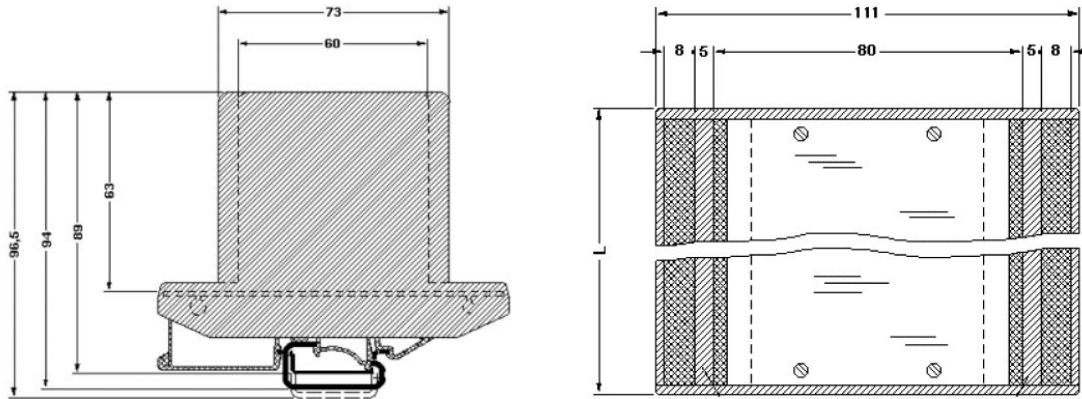

Diagrams/Drawings

Dimensioned drawing