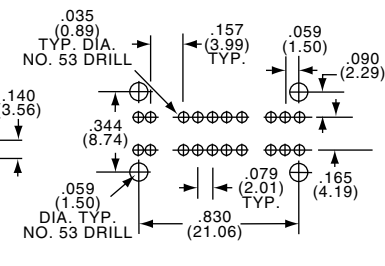

Tyco Electronics	Alcoswitch	Plating	Mounting Style
7-1437580-5	MSSA4450R	Silver	Rt. Angle
7-1437580-6	MSSA4450RG	Gold	Rt. Angle

4P4T