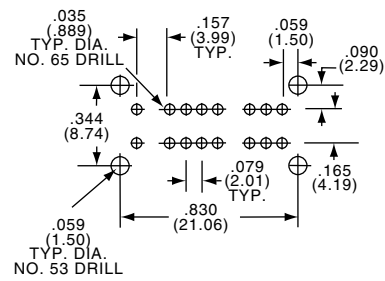

Slide Switches, Instrumentation Grade

SEE PAGE B26 FOR PRODUCT SPECIFICATIONS

4P3T

Tyco Electronics	Alcoswitch	Plating	Mounting Style
6-1437580-9	MSSA4350	Silver	Upright
7-1437580-0	MSSA4350G	Gold	Upright