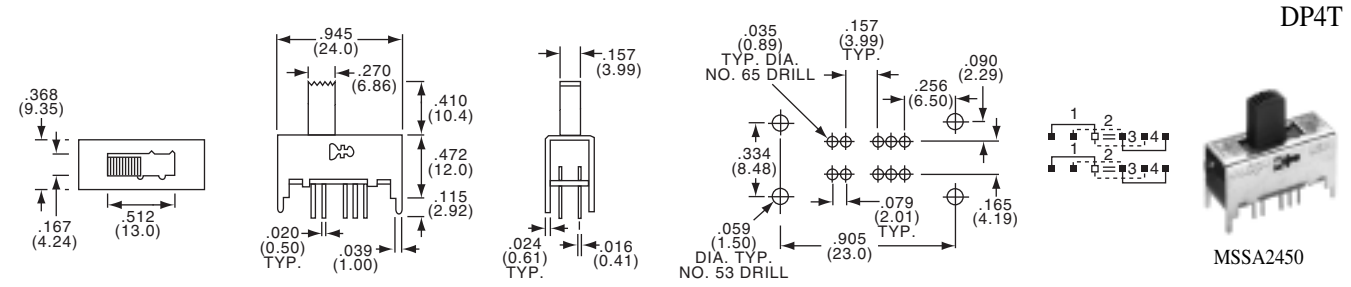

Tyco Electronics	Alcoswitch	Plating	Mounting Style
5-1437580-7	MSSA2450	Silver	Upright
5-1437580-8	MSSA2450G	Gold	Upright