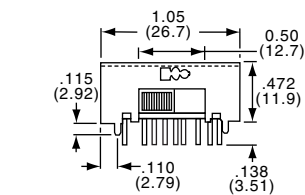

Tyco Electronics	Alcoswitch	Plating	Mounting Style
6-1437580-7	MSSA3450R	Silver	Rt. Angle
6-1437580-8	MSSA3450RG	Gold	Rt. Angle