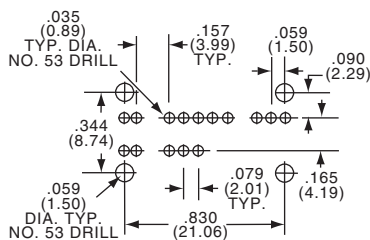

Tyco Electronics	Alcoswitch	Plating	Mounting Style
6-1437580-7	MSSA3450R	Silver	Rt. Angle
6-1437580-8	MSSA3450RG	Gold	Rt. Angle