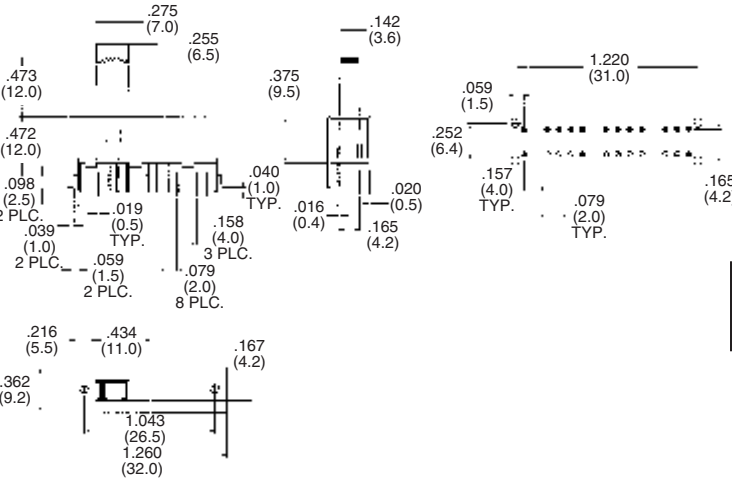

Tyco Electronics	Alcoswitch	Plating
9-1437576-3	MSS6350	Silver
—	MSS6350G	Gold