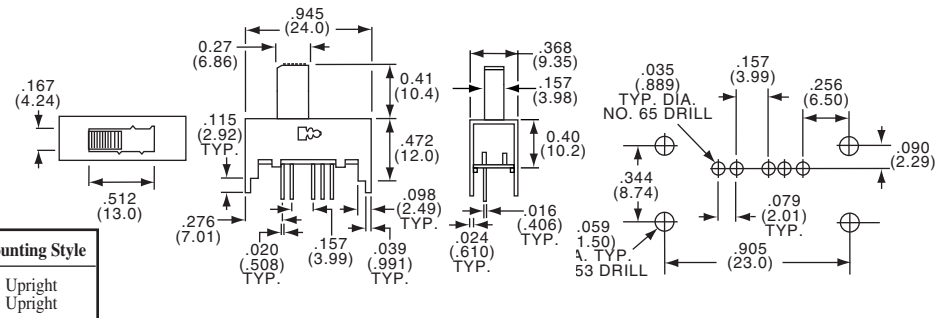

SP3T

MSSA1350R

Tyco Electronics	Alcoswitch	Plating	Mounting Style
3-1437580-5	MSSA1350R	Silver	Rt. Angle
3-1437580-6	MSSA1350RG	Gold	Rt. Angle

SP4T

MSSA1450

Tyco Electronics	Alcoswitch	Plating	Mounting Style
3-1437580-7	MSSA1450	Silver	Upright
3-1437580-8	MSSA1450G	Gold	Upright