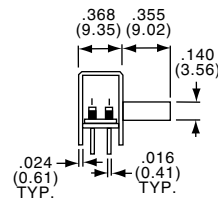

Slide Switches, Instrumentation Grade

SEE PAGE B26 FOR PRODUCT SPECIFICATIONS

3P3T

Tyco Electronics	Alcoswitch	Plating	Mounting Style
6-1437580-1	MSSA3350	Silver	Upright
6-1437580-2	MSSA3350G	Gold	Upright

3P3T

Tyco Electronics	Alcoswitch	Plating	Mounting Style
6-1437580-3	MSSA3350R	Silver	Rt. Angle
6-1437580-4	MSSA3350RG	Gold	Rt. Angle

3P4T

Tyco Electronics	Alcoswitch	Plating	Mounting Style
6-1437580-5	MSSA3450	Silver	Upright
6-1437580-6	MSSA3450G	Gold	Upright

3P4T

Tyco Electronics	Alcoswitch	Plating	Mounting Style
6-1437580-7	MSSA3450R	Silver	Rt. Angle
6-1437580-8	MSSA3450RG	Gold	Rt. Angle