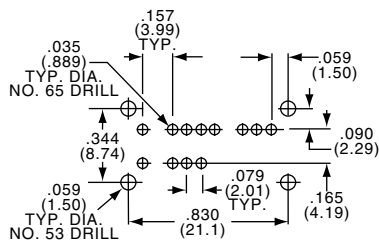

Slide Switches, Instrumentation Grade

SEE PAGE B26 FOR PRODUCT SPECIFICATIONS

3P3T

Tyco Electronics	Alcoswitch	Plating	Mounting Style
6-1437580-1	MSSA3350	Silver	Upright
6-1437580-2	MSSA3350G	Gold	Upright

3P3T