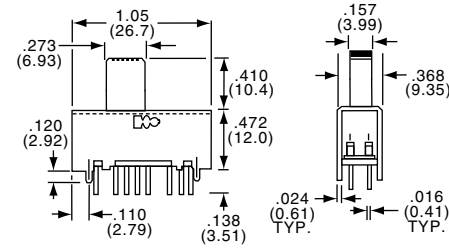

Slide Switches, Instrumentation Grade

SEE PAGE B26 FOR PRODUCT SPECIFICATIONS

4P3T

Tyco Electronics	Alcoswitch	Plating	Mounting Style
6-1437580-9	MSSA4350	Silver	Upright
7-1437580-0	MSSA4350G	Gold	Upright