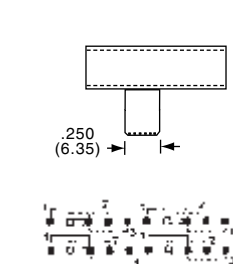

Tyco Electronics	Alcoswitch	Plating	Mounting Style
7-1437580-1	MSSA4350R	Silver	Rt. Angle
7-1437580-2	MSSA4350RG	Gold	Rt. Angle

4P3T