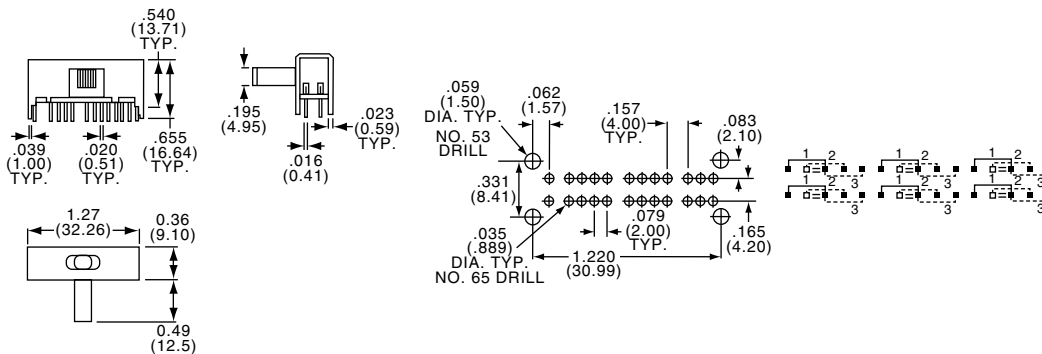

6P3T

Tyco Electronics	Alcoswitch	Plating
9-1437576-4	MSS6350R	Silver
—	MSS6350RG	Gold