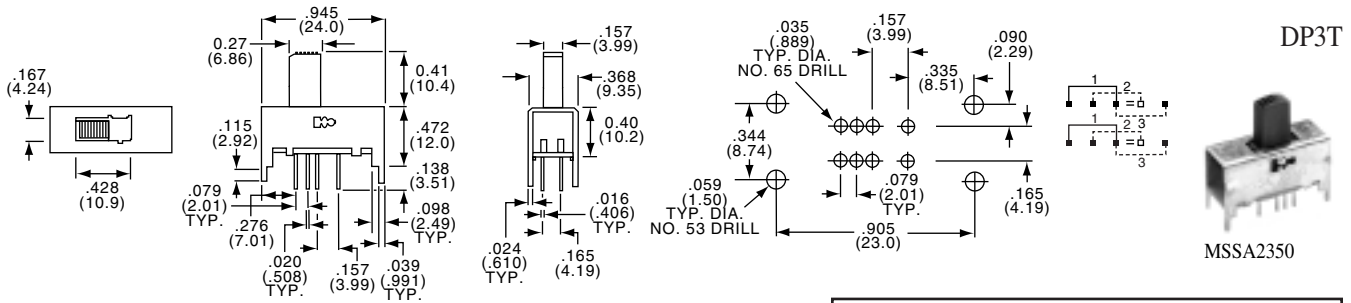

SP4T

MSSA1450R

Tyco Electronics	Alcoswitch	Plating	Mounting Style
3-1437580-9	MSSA1450R	Silver	Rt. Angle
4-1437580-0	MSSA1450RG	Gold	Rt. Angle

Slide Switches, Instrumentation Grade

SEE PAGE B26 FOR PRODUCT SPECIFICATIONS