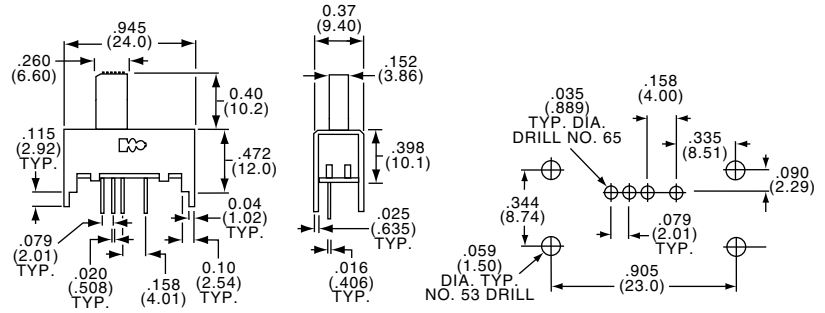

Slide Switches, Instrumentation Grade

MATERIAL SPECIFICATIONS:

Contacts .....Silver or gold over copper alloy
Case Material .....Cold rolled steel
Actuator Material .....Polyester UL94V-0
Terminals/Fixed Contacts.....Gold or silver plate over copper alloy
Terminal Seal .....Epoxy

TYPICAL PERFORMANCE CHARACTERISTICS:

Contact Rating .....Gold: 0.4 VA 20 VDC or peak AC
Silver: 300 mA @ 125 VAC
Initial Contact Resistance .....30 Milliohms max.
Contact Timing .....Make before break
Insulation Resistance .....1,000 Megohms min.
Dielectric Strength .....500 Volts RMS @ sea level
Actuation Force .....600±300/470 Grams average
Actuator Travel.....0.079" (2.01) approximate
Life Expectancy .....Up to 15,000 Cycles

ENVIRONMENTAL SPECIFICATIONS:

Operating Temperature.....-4°F to +185°F (-20°C to +85°C)
Storage Temperature.....-40°F to +212°F (-40°C to +100°C)
Solder Heat Resistance.....See page M3-4

SP3T

Tyco Electronics	Alcoswitch	Plating	Mounting Style
3-1437580-3	MSSA1350	Silver	Upright
3-1437580-4	MSSA1350G	Gold	Upright