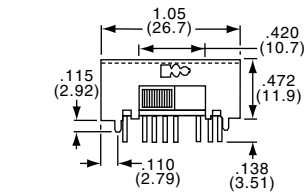

Tyco Electronics	Alcoswitch	Plating	Mounting Style
6-1437580-3	MSSA3350R	Silver	Rt. Angle
6-1437580-4	MSSA3350RG	Gold	Rt. Angle

3P4T