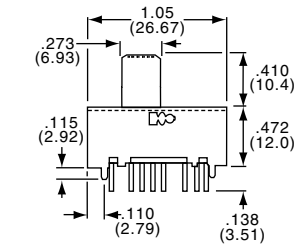

Slide Switches, Instrumentation Grade

SEE PAGE B26 FOR PRODUCT SPECIFICATIONS

3P3T

Tyco Electronics	Alcoswitch	Plating	Mounting Style
6-1437580-1	MSSA3350	Silver	Upright
6-1437580-2	MSSA3350G	Gold	Upright

3P3T