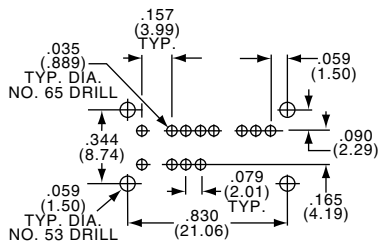

Tyco Electronics	Alcoswitch	Plating	Mounting Style
6-1437580-3	MSSA3350R	Silver	Rt. Angle
6-1437580-4	MSSA3350RG	Gold	Rt. Angle

3P4T