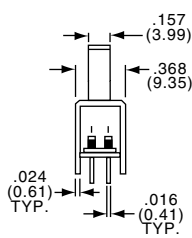

3P3T

MSSA3350R

Tyco Electronics	Alcoswitch	Plating	Mounting Style
6-1437580-3	MSSA3350R	Silver	Rt. Angle
6-1437580-4	MSSA3350RG	Gold	Rt. Angle

3P4T

MSSA3450

Tyco Electronics	Alcoswitch	Plating	Mounting Style
6-1437580-5	MSSA3450	Silver	Upright
6-1437580-6	MSSA3450G	Gold	Upright