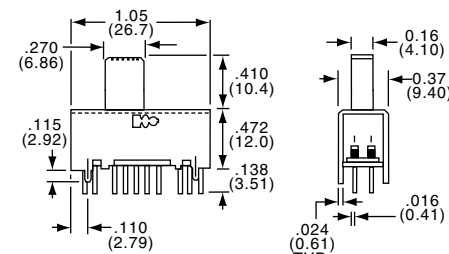

Tyco Electronics	Alcoswitch	Plating	Mounting Style
7-1437580-3	MSSA4450	Silver	Upright
7-1437580-4	MSSA4450G	Gold	Upright

4P4T