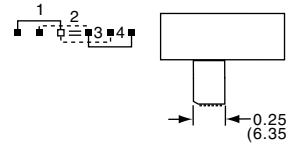

SP4T

MSSA1450R