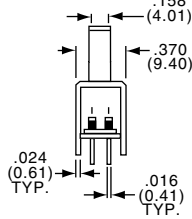

Slide Switches, Instrumentation Grade

SEE PAGE B26 FOR PRODUCT SPECIFICATIONS

3P3T

Tyco Electronics	Alcoswitch	Plating	Mounting Style
6-1437580-1	MSSA3350	Silver	Upright
6-1437580-2	MSSA3350G	Gold	Upright

3P3T

Tyco Electronics	Alcoswitch	Plating	Mounting Style
6-1437580-3	MSSA3350R	Silver	Rt. Angle
6-1437580-4	MSSA3350RG	Gold	Rt. Angle

3P4T

Tyco Electronics	Alcoswitch	Plating	Mounting Style
6-1437580-5	MSSA3450	Silver	Upright
6-1437580-6	MSSA3450G	Gold	Upright

3P4T

Tyco Electronics	Alcoswitch	Plating	Mounting Style
6-1437580-7	MSSA3450R	Silver	Rt. Angle
6-1437580-8	MSSA3450RG	Gold	Rt. Angle