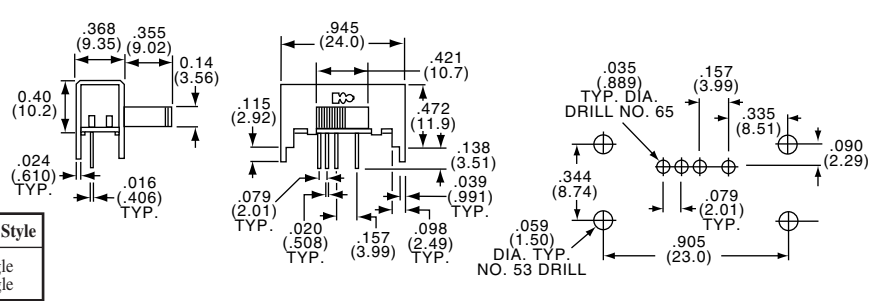

SP3T

Tyco Electronics	Alcoswitch	Plating	Mounting Style
3-1437580-5	MSSA1350R	Silver	Rt. Angle
3-1437580-6	MSSA1350RG	Gold	Rt. Angle