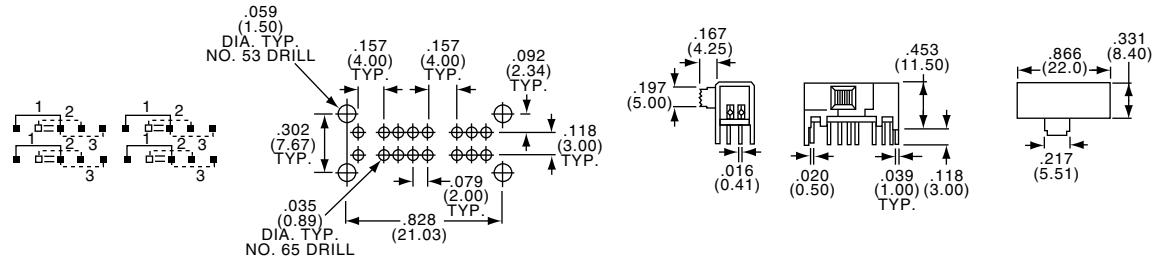

Slide Switches, Instrumentation Grade

SEE PAGE B20 FOR PRODUCT SPECIFICATIONS

B
MSS Series

4P3T

MSS4300R

Tyco Electronics	Alcoswitch	Plating
7-1437576-7	MSS4300R	Silver
7-1437576-8	MSS4300RG	Gold

4P3T

MSS4350R