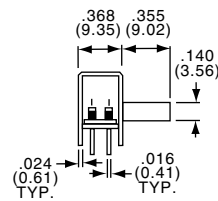

Tyco Electronics	Alcoswitch	Plating	Mounting Style
6-1437580-7	MSSA3450R	Silver	Rt. Angle
6-1437580-8	MSSA3450RG	Gold	Rt. Angle