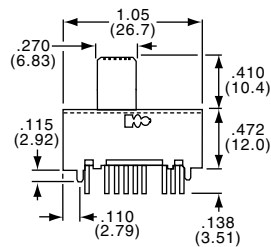

3P3T

MSSA3350R

Tyco Electronics	Alcoswitch	Plating	Mounting Style
6-1437580-3	MSSA3350R	Silver	Rt. Angle
6-1437580-4	MSSA3350RG	Gold	Rt. Angle

3P4T

MSSA3450

Tyco Electronics	Alcoswitch	Plating	Mounting Style
6-1437580-5	MSSA3450	Silver	Upright
6-1437580-6	MSSA3450G	Gold	Upright