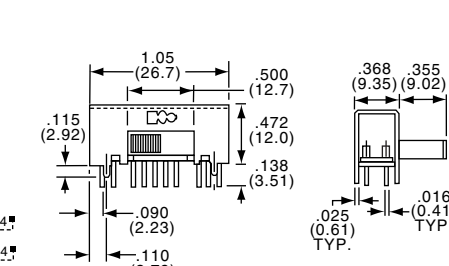

Tyco Electronics	Alcoswitch	Plating	Mounting Style
7-1437580-5	MSSA4450R	Silver	Rt. Angle
7-1437580-6	MSSA4450RG	Gold	Rt. Angle

4P4T