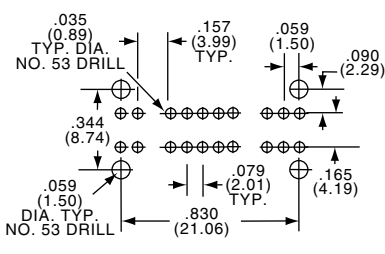

Tyco Electronics	Alcoswitch	Plating	Mounting Style
7-1437580-3	MSSA4450	Silver	Upright
7-1437580-4	MSSA4450G	Gold	Upright

4P4T