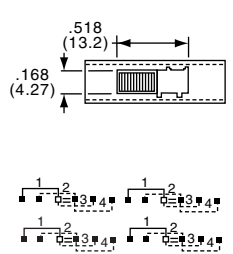

MSSA4450

Tyco Electronics	Alcoswitch	Plating	Mounting Style
7-1437580-3	MSSA4450	Silver	Upright
7-1437580-4	MSSA4450G	Gold	Upright

4P4T