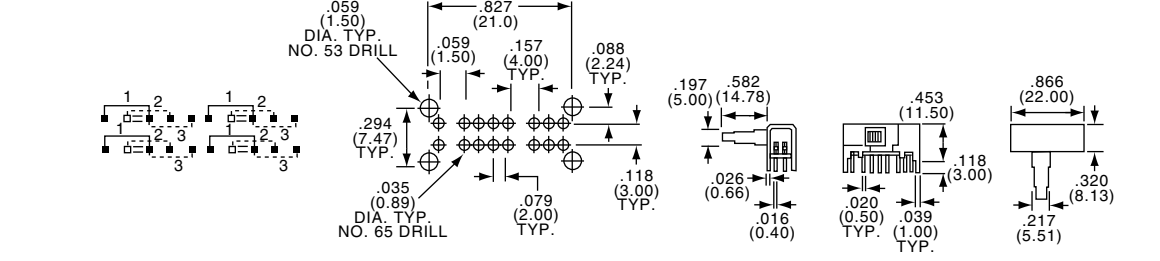

Slide Switches, Instrumentation Grade

SEE PAGE B20 FOR PRODUCT SPECIFICATIONS

B
MSS Series

4P3T

MSS4300R

Tyco Electronics	Alcoswitch	Plating
7-1437576-7	MSS4300R	Silver
7-1437576-8	MSS4300RG	Gold

4P3T

MSS4350R