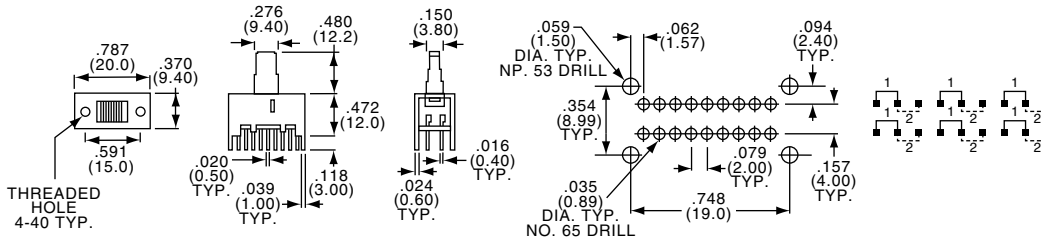

Slide Switches, Instrumentation Grade

SEE PAGE B20 FOR PRODUCT SPECIFICATIONS

6PDT

Tyco Electronics	Alcoswitch	Plating
9-1437576-0	MSS6250	Silver