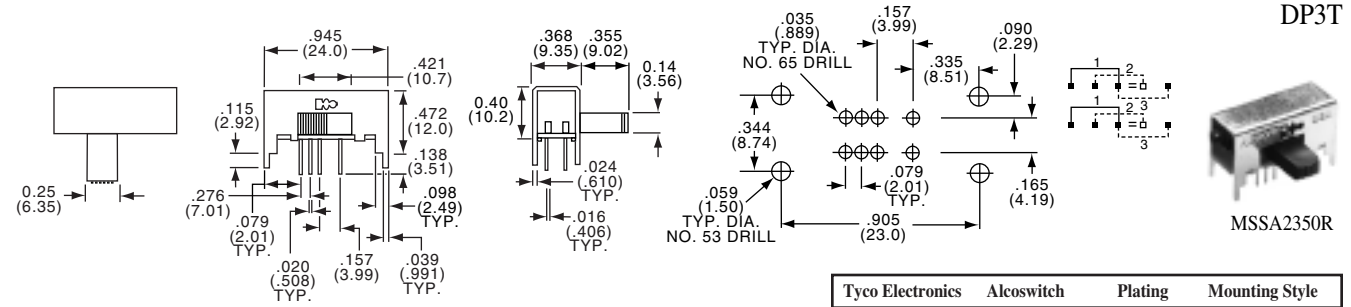

Tyco Electronics	Alcoswitch	Plating	Mounting Style
5-1437580-5	MSSA2350R	Silver	Rt. Angle
5-1437580-6	MSSA2350RG	Gold	Rt. Angle