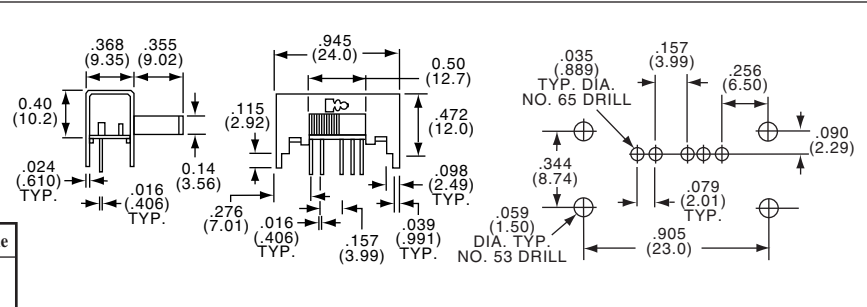

SP4T

Tyco Electronics	Alcoswitch	Plating	Mounting Style
3-1437580-9	MSSA1450R	Silver	Rt. Angle
4-1437580-0	MSSA1450RG	Gold	Rt. Angle