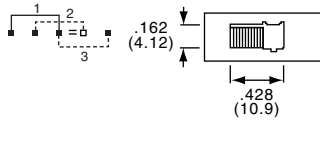

Slide Switches, Instrumentation Grade

MATERIAL SPECIFICATIONS:

Contacts .....Silver or gold over copper alloy
Case Material .....Cold rolled steel
Actuator Material .....Polyester UL94V-0
Terminals/Fixed Contacts.....Gold or silver plate over copper alloy
Terminal Seal .....Epoxy

TYPICAL PERFORMANCE CHARACTERISTICS:

Contact Rating .....Gold: 0.4 VA 20 VDC or peak AC
Silver: 300 mA @ 125 VAC
Initial Contact Resistance .....30 Milliohms max.
Contact Timing .....Make before break
Insulation Resistance .....1,000 Megohms min.
Dielectric Strength .....500 Volts RMS @ sea level
Actuation Force .....600±300/470 Grams average
Actuator Travel.....0.079" (2.01) approximate
Life Expectancy .....Up to 15,000 Cycles

ENVIRONMENTAL SPECIFICATIONS:

Operating Temperature.....-4°F to +185°F (-20°C to +85°C)
Storage Temperature.....-40°F to +212°F (-40°C to +100°C)
Solder Heat Resistance.....See page M3-4

SP3T

MSSA1350