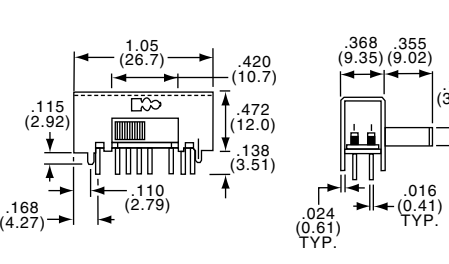

Tyco Electronics	Alcoswitch	Plating	Mounting Style
7-1437580-1	MSSA4350R	Silver	Rt. Angle
7-1437580-2	MSSA4350RG	Gold	Rt. Angle

4P3T