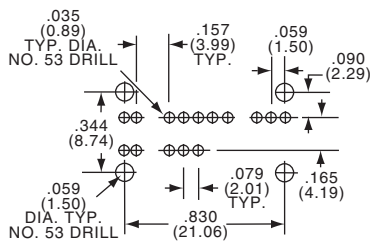

3P3T

MSSA3350R

Tyco Electronics	Alcoswitch	Plating	Mounting Style
6-1437580-3	MSSA3350R	Silver	Rt. Angle
6-1437580-4	MSSA3350RG	Gold	Rt. Angle

3P4T

MSSA3450

Tyco Electronics	Alcoswitch	Plating	Mounting Style
6-1437580-5	MSSA3450	Silver	Upright
6-1437580-6	MSSA3450G	Gold	Upright