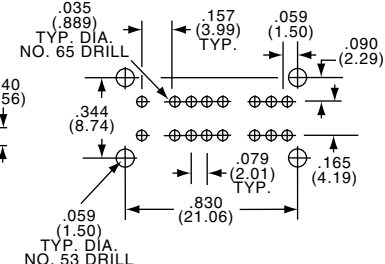

Tyco Electronics	Alcoswitch	Plating	Mounting Style
7-1437580-1	MSSA4350R	Silver	Rt. Angle
7-1437580-2	MSSA4350RG	Gold	Rt. Angle

4P3T