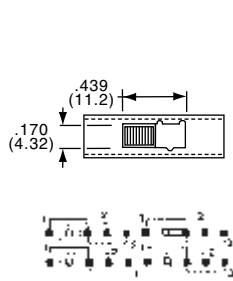

Slide Switches, Instrumentation Grade

SEE PAGE B26 FOR PRODUCT SPECIFICATIONS

4P3T

Tyco Electronics	Alcoswitch	Plating	Mounting Style
6-1437580-9	MSSA4350	Silver	Upright
7-1437580-0	MSSA4350G	Gold	Upright