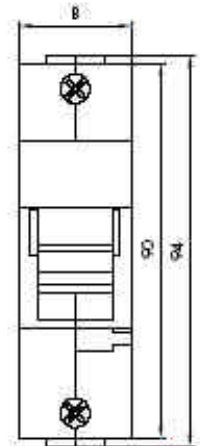

American Electrical, Inc.

Industrial Electrical Accessories

425 Southlake Blvd. • Suite 9-B • Richmond, VA 23236 • (804) 379-2899 • Fax: (804) 379-8935

DIN Rail Mounted Fuse Block For 14 x 51mm Fuses

ASK 6

Description	No. of Poles	Indicator Type	AEI Part No.	Volts V	Amps A	Wire Size AWG	Fuse Size
Fuse Holder	1	Non-Indicating	2561000	600	50	26 ... 6	14 x 51mm
	2	Non-Indicating	2563000				
	3	Non-Indicating	2564000				
	1	With Indicator	2561100	600	50	26 ... 6	14 x 51mm
	2	With Indicator	2563100				
	3	With Indicator	2564100				