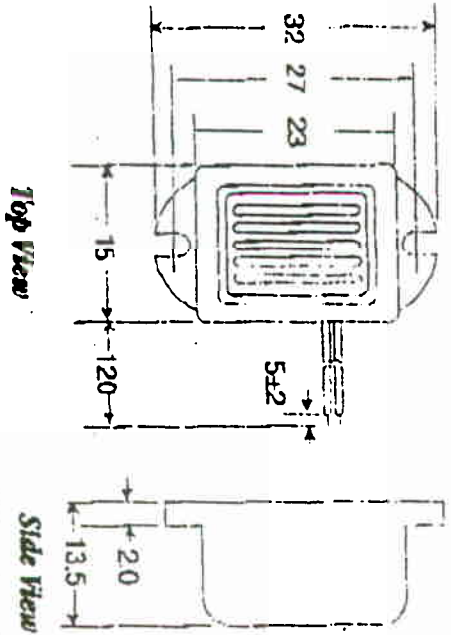

### ELECTRICAL SPECIFICATIONS

Model No.	63S1030	63S1060	63S1090	63S1120	63S1240
Operating Voltage	(VDC) 2-4	(VDC) 4-8	(VDC) 6-12	(VDC) 9-15	(VDC) 15-27
Rated Voltage	(VDC) 3	(VDC) 6	(VDC) 9	(VDC) 12	(VDC) 24
Max. Rated Current	(mA) 70	(mA) 25	(mA) 75	(mA) 30	(mA) 30
Min. Sound Output	(dB(A) @ 30cm)	400 ± 10%		Single	
Frequency	(Hz)	-10 - +60		9	
Tone Pattern					
Operating Temperature	(°C)				
Weight	(gms.)				

### DIMENSIONS

All dimensions are in mm

\* For the general order or assembly, please refer to the product manual. DB Products Ltd. reserves the right to modify the product without notice.