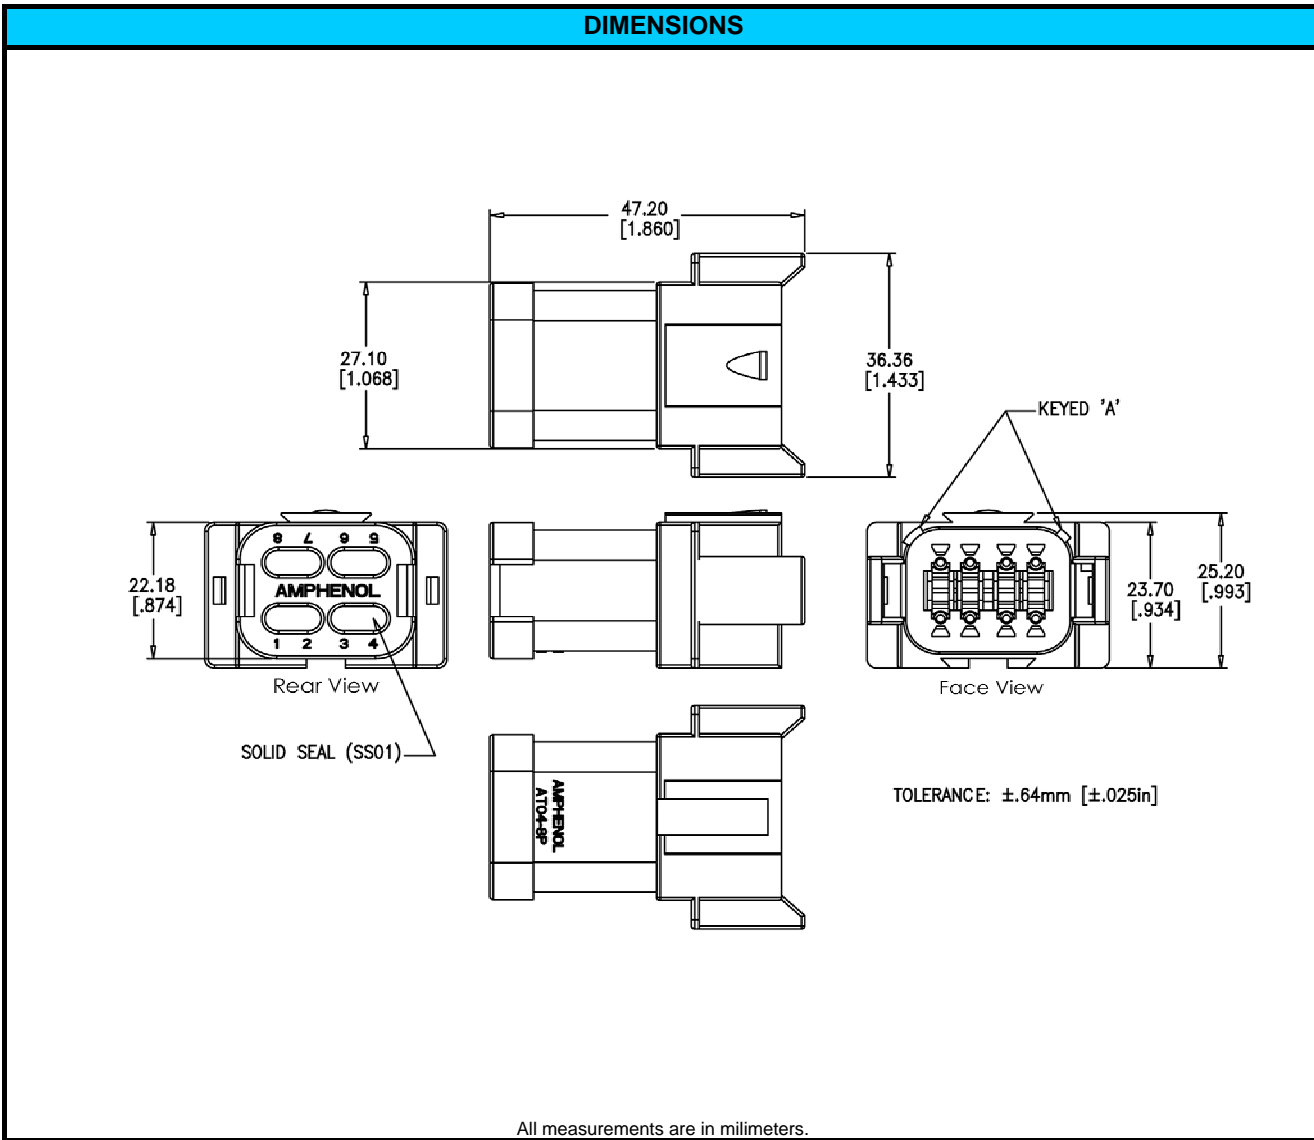

CONFIGURATION	PART NUMBER
Rect, 8 Way, Key A, Solid Rear Seal, End Cap	AT04-08PA-SS01

NOTES:	
CONTACT SIZE	16
WIRE RANGE	NA
HOUSING COLOR	GREY
MATING CONNECTOR:	AT06-08SA
REV: NC	UNCONTROLLED DOCUMENT
DATE 8-July-2009	INFORMATION SUBJECT TO CHANGE WITHOUT NOTICE