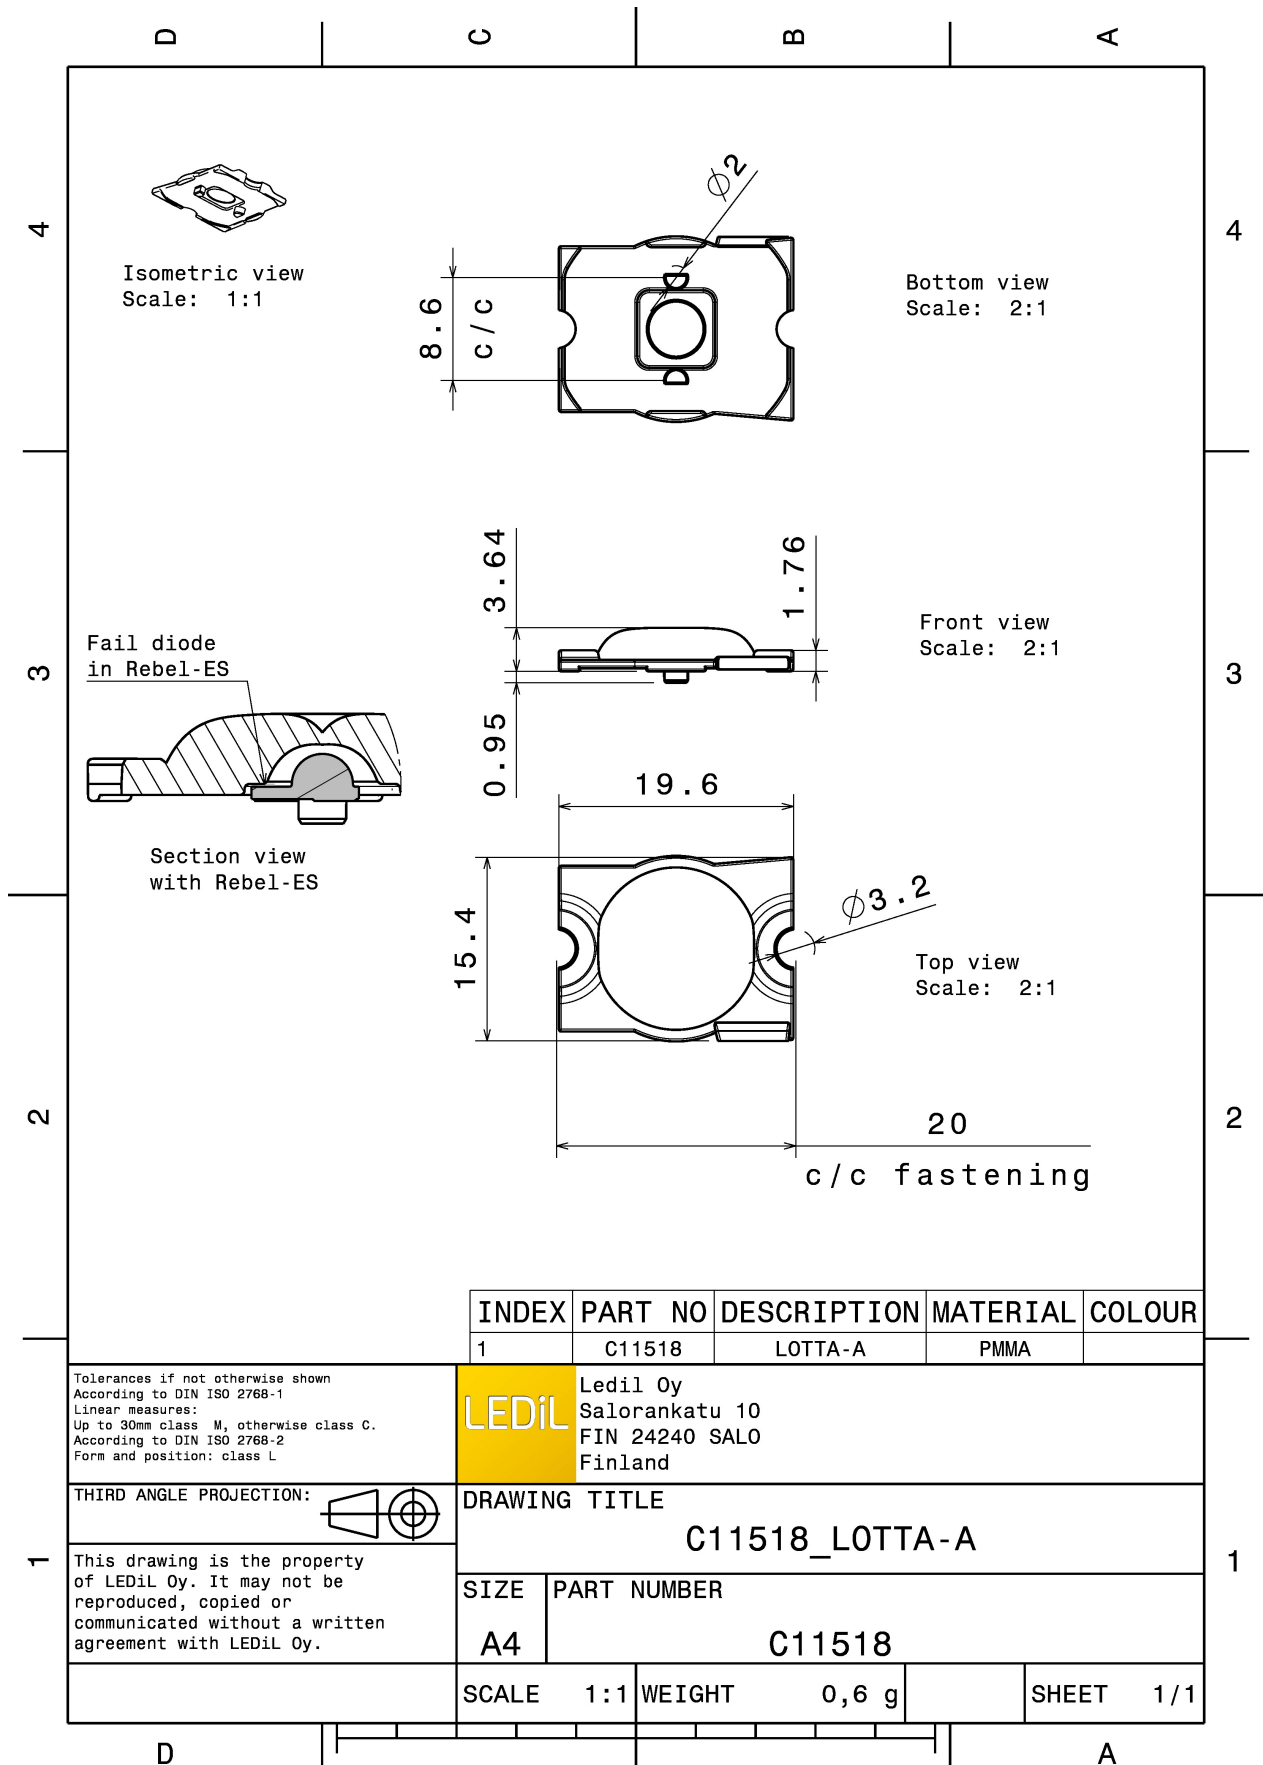

LOTTA-A

~170° wide area beam

TECHNICAL SPECIFICATIONS:

Dimensions	19.6+15.4 mm
Height	3.7 mm
Fastening	tape, screw
Colour	clear
Box size	480 x 280 x 300 mm
Box weight	3.5 kg
Quantity in Box	2880 pcs
ROHS compliant	yes ⓘ

MATERIAL SPECIFICATIONS:

Component	Type	Material	Colour
LOTTA-A	Lens	PMMA	clear

PHOTOMETRIC DATA (MEASURED):

 **LUMILEDS**

LED LUXEON Rebel

FWHM 168.0°

Efficiency 88 %

Peak intensity cd/lm