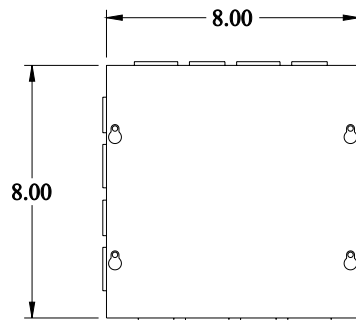

PART No. CSKO884

for more information visit

www.hammfg.com

Data subject to change without notice

Isometric drawing Not to Scale

TOP VIEW

ISOMETRIC VIEW

SIDE VIEW

FRONT VIEW

SIDE VIEW

BOTTOM VIEW