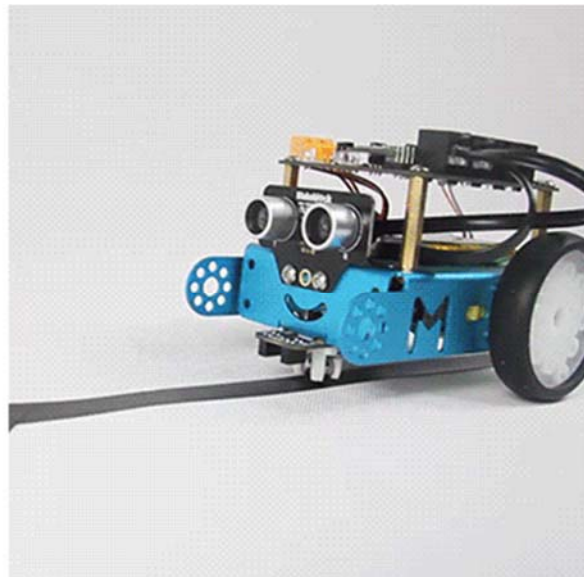

## TT Geared Motor DC 6V/200RPM

SKU: 81320 Weight: 40.00 Gram

Makeblock TT Geared Motor DC 6V/200RPM is the new power source with plastic gears in Makeblock platform. This TT Geared Motor fits perfectly with Makeblock Plastic Timing Pulley 62T and Plastic Timing Pulley 90T for the wheels system of DIY items. It can be used in Makeblock mBot as the power source.

## Part List:

- 1 x TT Geared Motor
- 2 x Socket Cap Screw M3\*25-Button Head
- 2 x Nut 3mm
- 1 x Self-drilling Screw M2.2 x 9.5