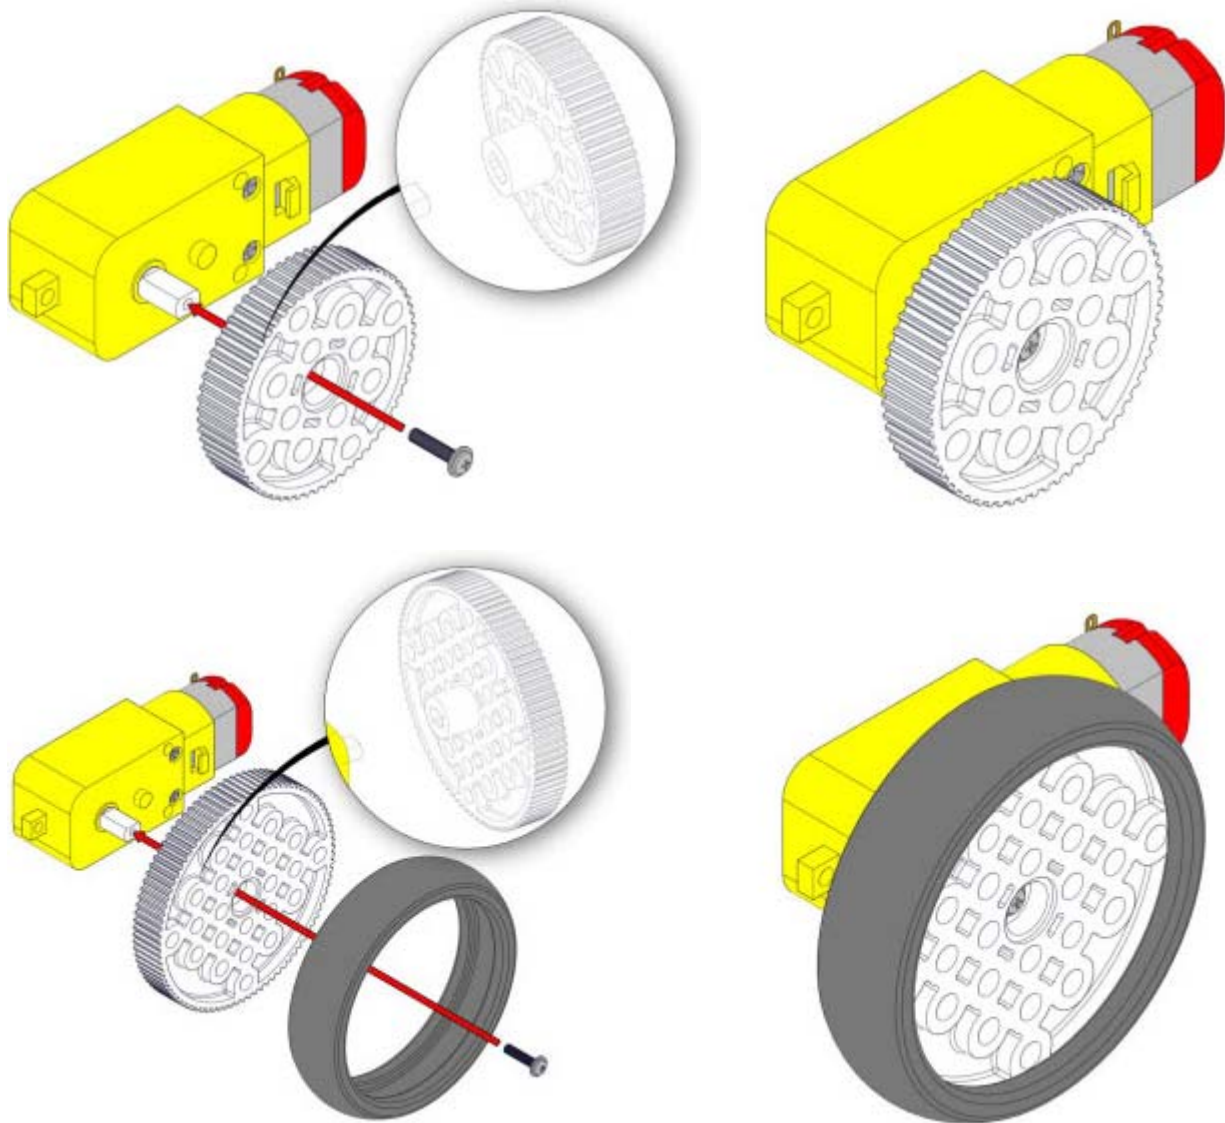

## TT Geared Motor DC 6V/200RPM

SKU: 81320 Weight: 40.00 Gram

Makeblock TT Geared Motor DC 6V/200RPM is the new power source with plastic gears in Makeblock platform. This TT Geared Motor fits perfectly with Makeblock Plastic Timing Pulley 62T and Plastic Timing Pulley 90T for the wheels system of DIY items. It can be used in Makeblock mBot as the power source.

## Part List:

- 1 x TT Geared Motor
- 2 x Socket Cap Screw M3\*25-Button Head
- 2 x Nut 3mm
- 1 x Self-drilling Screw M2.2 x 9.5