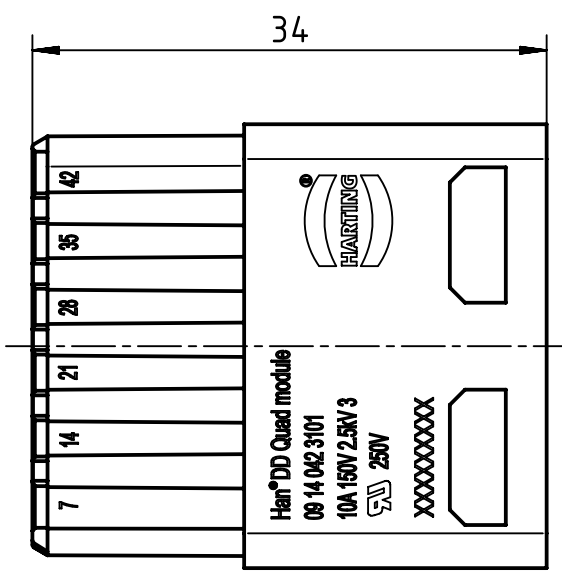

1 2 3 4 5 6

A

B

C

D

	All Dimensions in mm Original Size DIN A4		Scale 2:1		Free size tol.		Ref.			
	All rights reserved Department EL PD - DE		Created by GRUBES		Inspected by HERBRECHTSME		Standardisation SCHMIDTM			
HARTING Electric GmbH & Co. KG D-32339 Espelkamp		Title Han DD Quad module female					Date 2015-03-18		State Final Release	
		Type TB		Number 09 14 042 3101			Doc-Key / ECM-Nr. 100545098/UGD/001/D 500000086301		Rev. D	Page 1/1