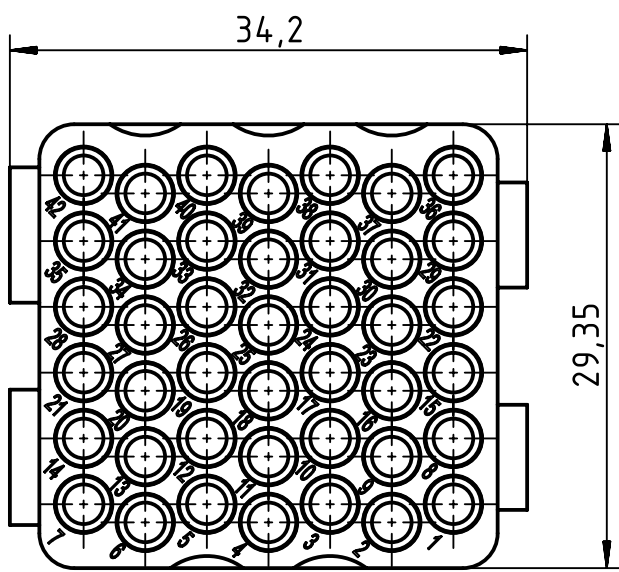

1 2 3 4 5 6

A

B

C

D

	All Dimensions in mm Original Size DIN A4		Scale 2:1		Free size tol.		Ref.			
	All rights reserved Department EL PD - DE		Created by GRUBES		Inspected by HERBRECHTSME		Standardisation SCHMIDTM			
HARTING Electric GmbH & Co. KG D-32339 Espelkamp		Title Han DD Quad module female					Date 2015-03-18		State Final Release	
		Type TB		Number 09 14 042 3101			Doc-Key / ECM-Nr. 100545098/UGD/001/D 500000086301		Rev. D	Page 1/1