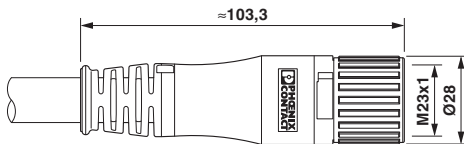

Cable specifications

Type of cable	Ölflex Control TM
Shielded	No
Cable structure	5G4
Cable structure (AWG)	Ölflex Control TM 5G4 unshielded
External cable diameter	12.6 mm
Outer sheath, material	PVC
Material wire insulation	PVC
External sheath, color	gray RAL 7001
Nominal voltage, cable	600 V
Test voltage	2 kV
Rated current	34 A
Smallest bending radius, fixed installation	76 mm
Ambient temperature for fixed installation	-40 °C ... 90 °C

cUL Listed	
Nominal current IN	20 A
Nominal voltage UN	600 V

Cable plug in molded plastic - K-4E - OE/010-A01/M23 F8 - 1625775

Approvals

EAC

cULus Listed

Drawings

Schematic diagram

Do not use pin 6

Schematic diagram

Do not use pin 6

Dimensional drawing

Dimensional drawing

Circuit diagram

Contact assignment of M23 plugs/sockets