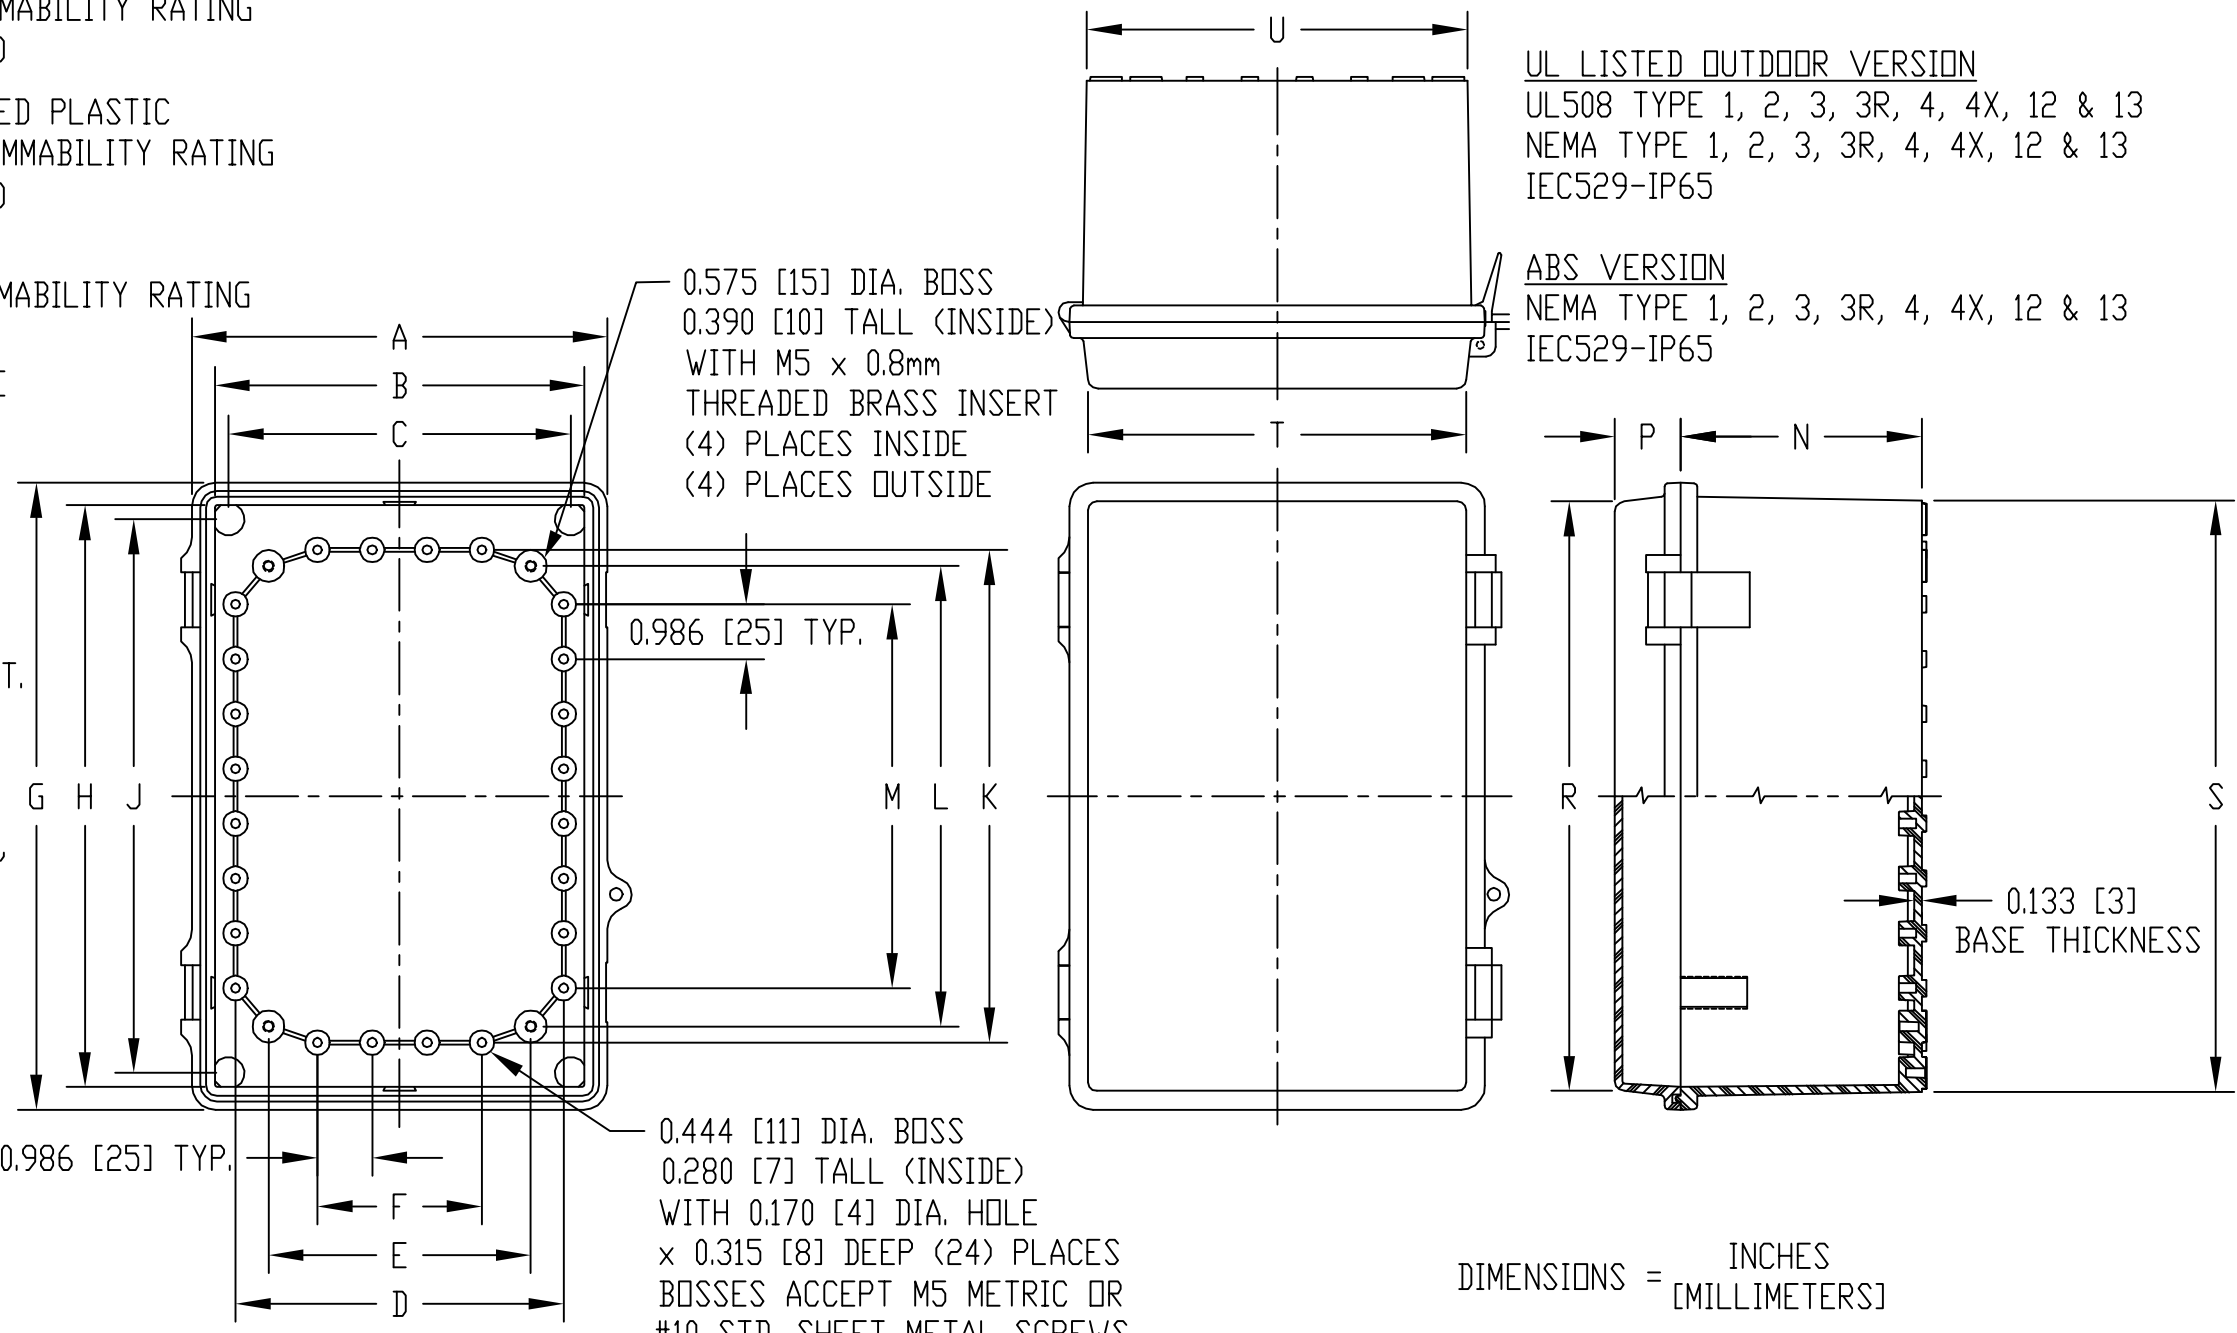

PART NAME	NON-METALLIC ENCLOSURE (STYLE B)	PART No.	NBB-10243 & NBB-10263 & NBB-15243 & NBB-22243

MATERIAL:
UL LISTED INDOOR VERSION
SOLID BODY & COVER _____ ABS/PC BLENDED PLASTIC
UL94-5VB FLAMMABILITY RATING
CLEAR COVER _____ POLYCARBONATE PLASTIC
UL94V-0 FLAMMABILITY RATING
UV STABILIZED
UL LISTED OUTDOOR VERSION
SOLID BODY & COVER _____ PBT/PC BLENDED PLASTIC
UL94-5VA FLAMMABILITY RATING
UV STABILIZED
ABS VERSION
SOLID BODY & COVER _____ ABS
UL94-HB FLAMMABILITY RATING

FINISH:
BODY _____ LIGHT GRAY
COVER _____ LIGHT GRAY OR CLEAR
LATCHES & HINGES _____ NON-METALLIC
WALL MOUNTING BRACKETS _____ STAINLESS STEEL

INDUSTRY STANDARDS:
UL LISTED INDOOR VERSION
UL508 TYPE 1, 2, 3, 3R, 4, 4X INDOOR, 12 & 13
NEMA TYPE 1, 2, 3, 3R, 4, 4X, 12 & 13
IEC529-IP65
UL LISTED OUTDOOR VERSION
UL508 TYPE 1, 2, 3, 3R, 4, 4X, 12 & 13
NEMA TYPE 1, 2, 3, 3R, 4, 4X, 12 & 13
IEC529-IP65
ABS VERSION
NEMA TYPE 1, 2, 3, 3R, 4, 4X, 12 & 13
IEC529-IP65

ALL VERSIONS
GASKET _____ MODIFIED POLYURETHANE

NOTE: UNIT COMES COMPLETE WITH
(4) WALL MOUNTING BRKTS.
& (4) M5 x 10mm LG. TRUSS
HD. MACHINE SCREWS (NOT SHOWN)

COVER INCLUDES GRAY POLYURETHANE GASKET.

INTERNAL HINGED PANEL MOUNTING BRACKETS,
STAINLESS STEEL LOCKING HASP,
AIR AND MOISTURE VENTS AND GALVANIZED
STEEL INTERNAL PANEL ARE NOT INCLUDED,
BUT CAN BE PURCHASED SEPARATELY.

NOTE: ALL DIMENSIONS HAVE ±0.039 [±1] TOLERANCE
UNLESS OTHERWISE SPECIFIED

UL LISTED INDOOR VERSION				UL LISTED OUTDOOR VERSION				ABS VERSION				DIMENSIONS																	
PART NO.				PART NO.				PART NO.				A	B	C	D	E	F	G	H	J	K	L	M	N	P	R	S	T	U
SOLID COVER	CLEAR COVER	SOLID COVER	SOLID COVER	SOLID COVER	CLEAR COVER	SOLID COVER	SOLID COVER	SOLID COVER	CLEAR COVER	SOLID COVER	SOLID COVER																		
NBB-10243	NBB-10263	NBB-15243	NBB-22243	NBB-10243	NBB-10263	NBB-15243	NBB-22243	7.475	6.650	6.150	5.900	4.717	2.960	11.280	10.462	9.955	8.860	8.278	6.902	4.330	1.185	10.600	10.640	6.800	6.840				
				[190]	[169]	[156]	[150]	[120]	[75]	[287]	[266]	[253]	[225]	[210]	[175]	[110]	[30]	[269]	[270]	[173]	[175]