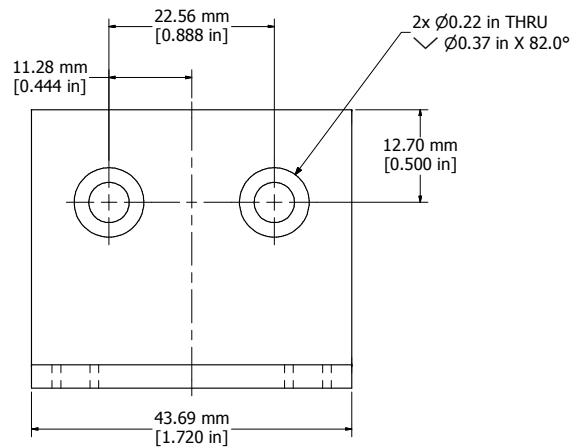

TOP VIEW

FRONT VIEW

SIDE VIEW

ISOMETRIC VIEW

RM1UMTGFL	
Sold in Pairs	
Finish - Black Textured Powder Paint	
Hardware - 4x #10-32 x 3/8" Black Philips Flathead Screws	
	HAMMOND MANUFACTURING™
	RM1UMTGFL
	www.hammondmfg.com