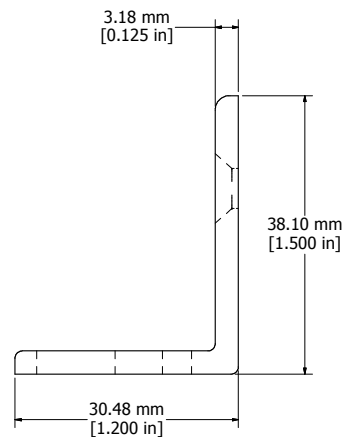

TOP VIEW

FRONT VIEW

SIDE VIEW

ISOMETRIC VIEW

RM1UMTGFL	
Sold in Pairs	
Finish - Black Textured Powder Paint	
Hardware - 4x #10-32 x 3/8" Black Philips Flathead Screws	
	HAMMOND MANUFACTURING™
	RM1UMTGFL
	www.hammondmfg.com