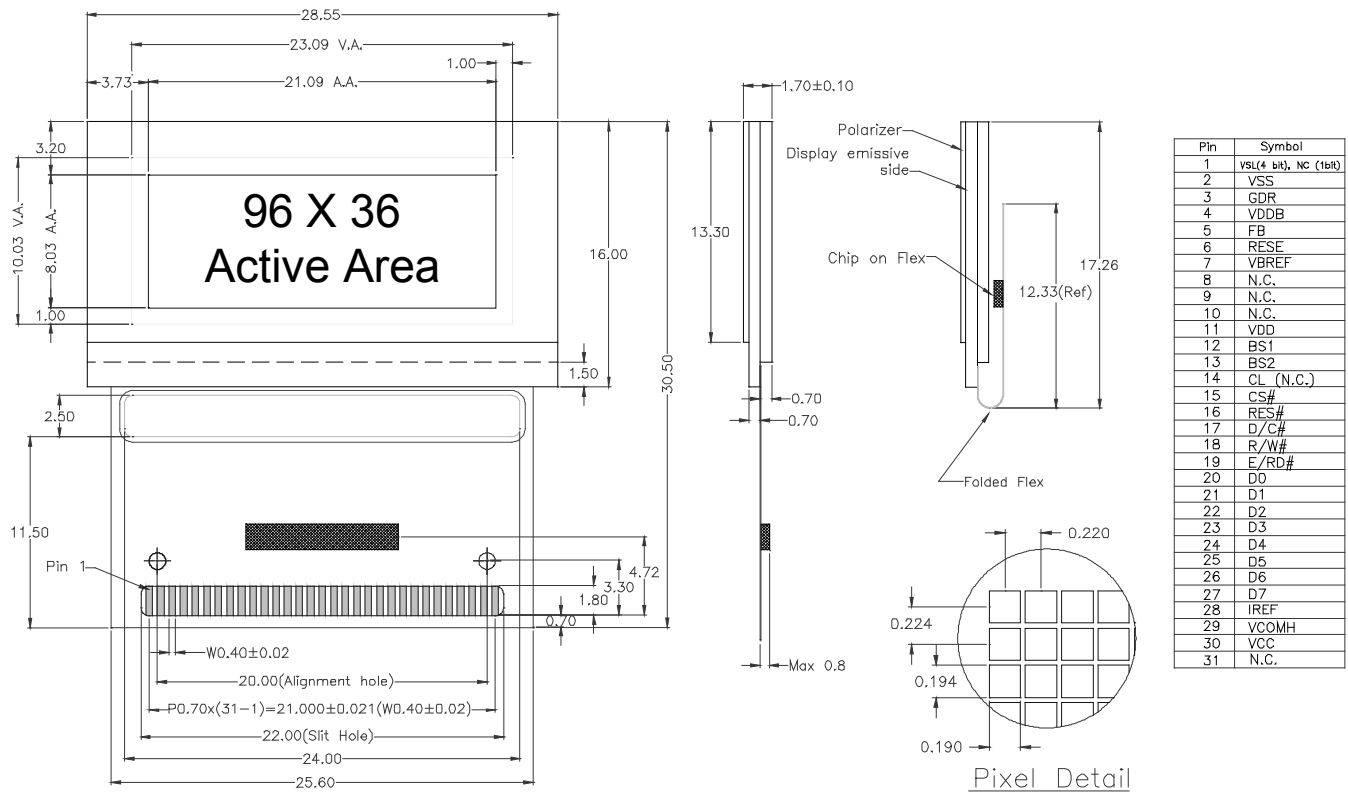

### Specifications

Display Format	96 Columns x 36 Rows				
Diagonal	1.0 inch				
Pixel Pitch	0.22 mm x 0.22 mm				
Color, Luminance & Lifetime	Color On Demand	CIE x	CIE y	cd/m <sup>2</sup>	Lifetime hrs, 25°C
	Elegance Yellow	0.46	0.54	100/200*	40K/10K*
	Lime Green	0.37	0.62	120	10K
	Tiger Orange	0.63	0.37	50	10K
	Galaxy White	0.25	0.25	60	TBA
	Ocean Blue	0.14	0.17	30	TBA
Grayscale	1 or 4 bit				
Active Area	21.1 (W) X 8.0 (H) mm				
Module Size	28.6 (W) X 17.26 (H) X 1.7 (T) mm TAB FOLDED				
Viewing Angle	180°				
Contrast Ratio	2000:1 dark ambient				
Temperature	-30°C to +70°C Operating				
Voltage	2.4V– 3.5V (Logic) 12V typical (OLED Supply)				
Power	0.05 mW (Sleep Mode)				
Interface	Parallel or Serial (SPI, I <sup>2</sup> C), TAB interconnect				
Driver	SSD0303 (1-bit), SSD0323 (4-bit) on TAB				
Weight	1.6g nominal				

# Mechanical Dimensions and Pin Description